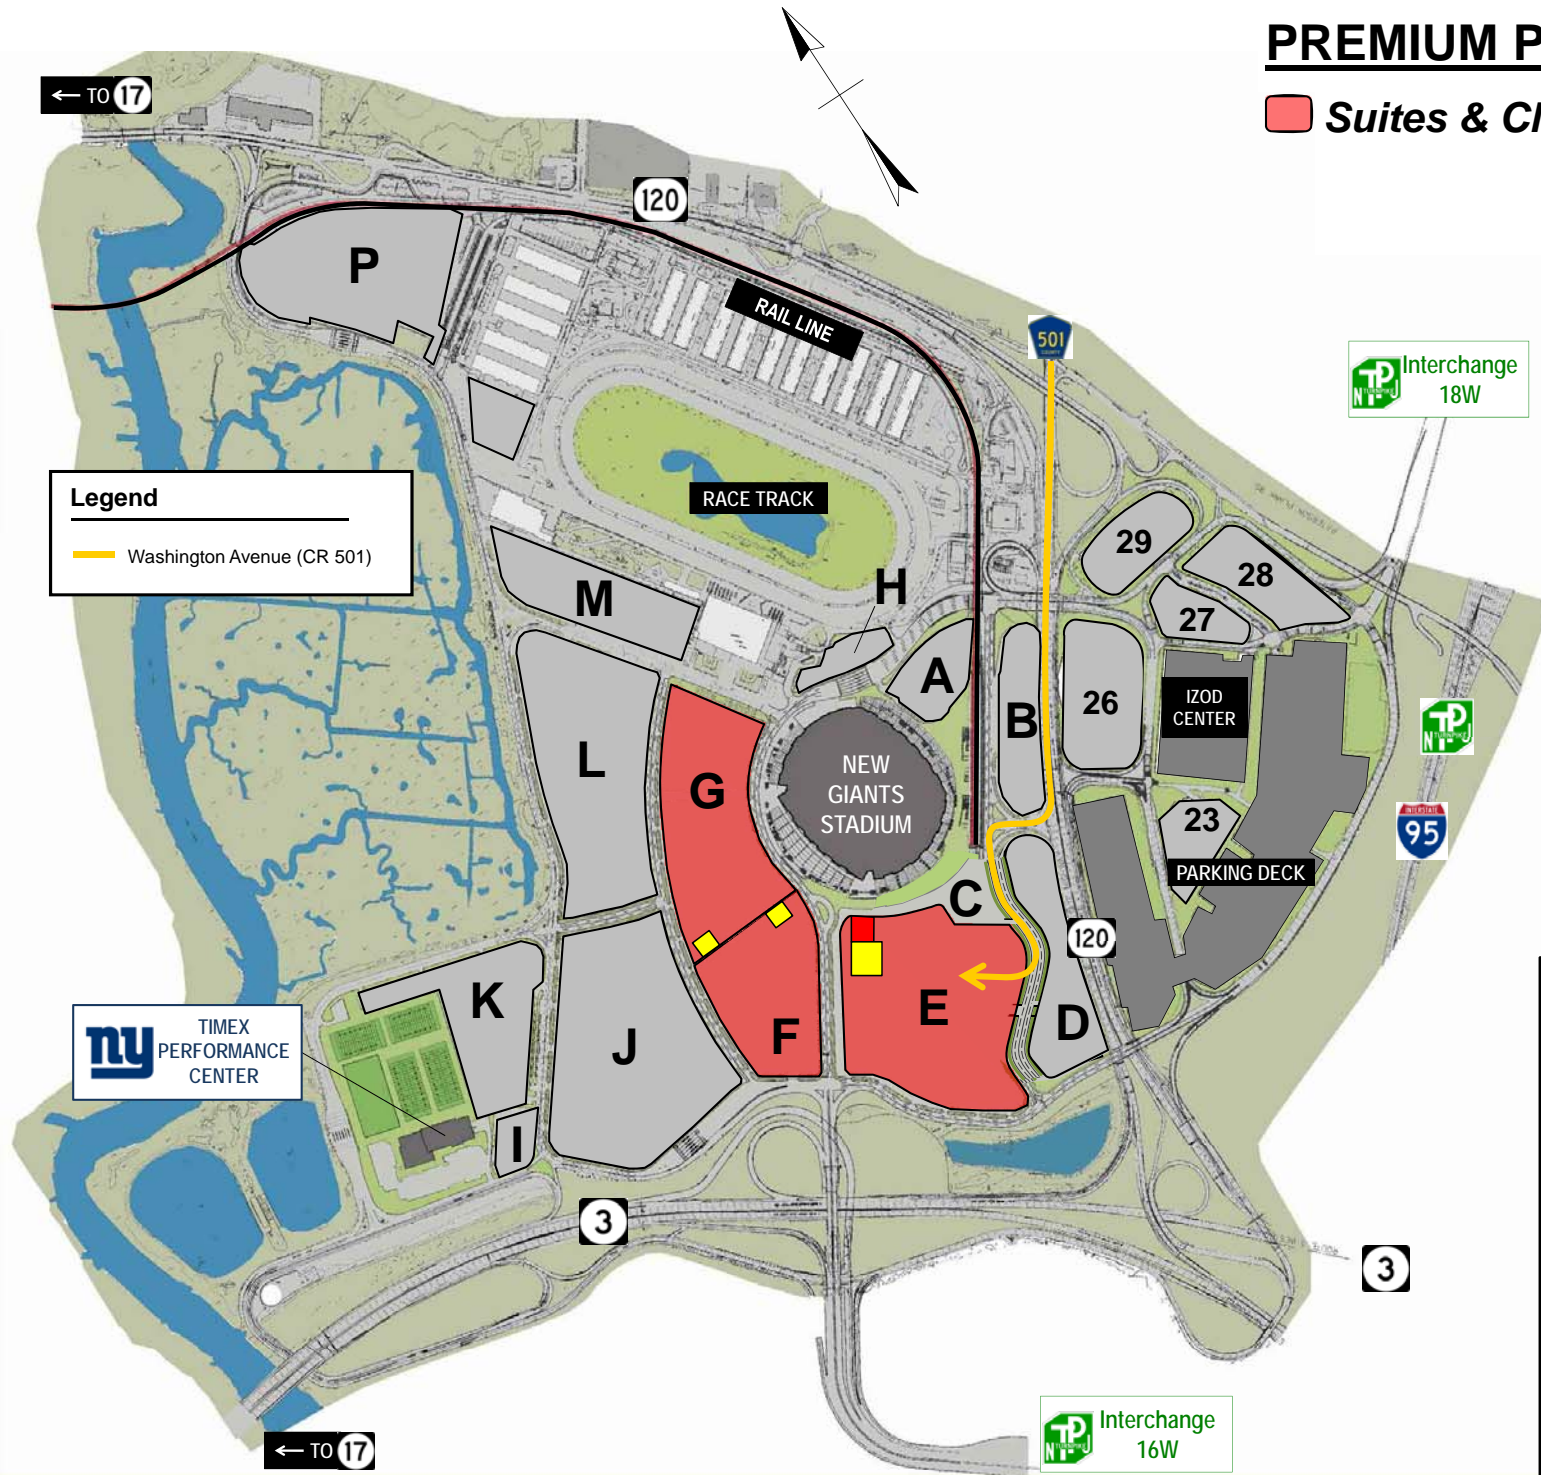

PREMIUM PARKING

 Suites & Clubs

Legend
— Washington Avenue (CR 501)

 **TIMEX PERFORMANCE CENTER**

www.511NJ.org

Real-Time Traffic Information
Dial 511 or
1-866-511-6538
At first prompt say:
"Meadowlands"