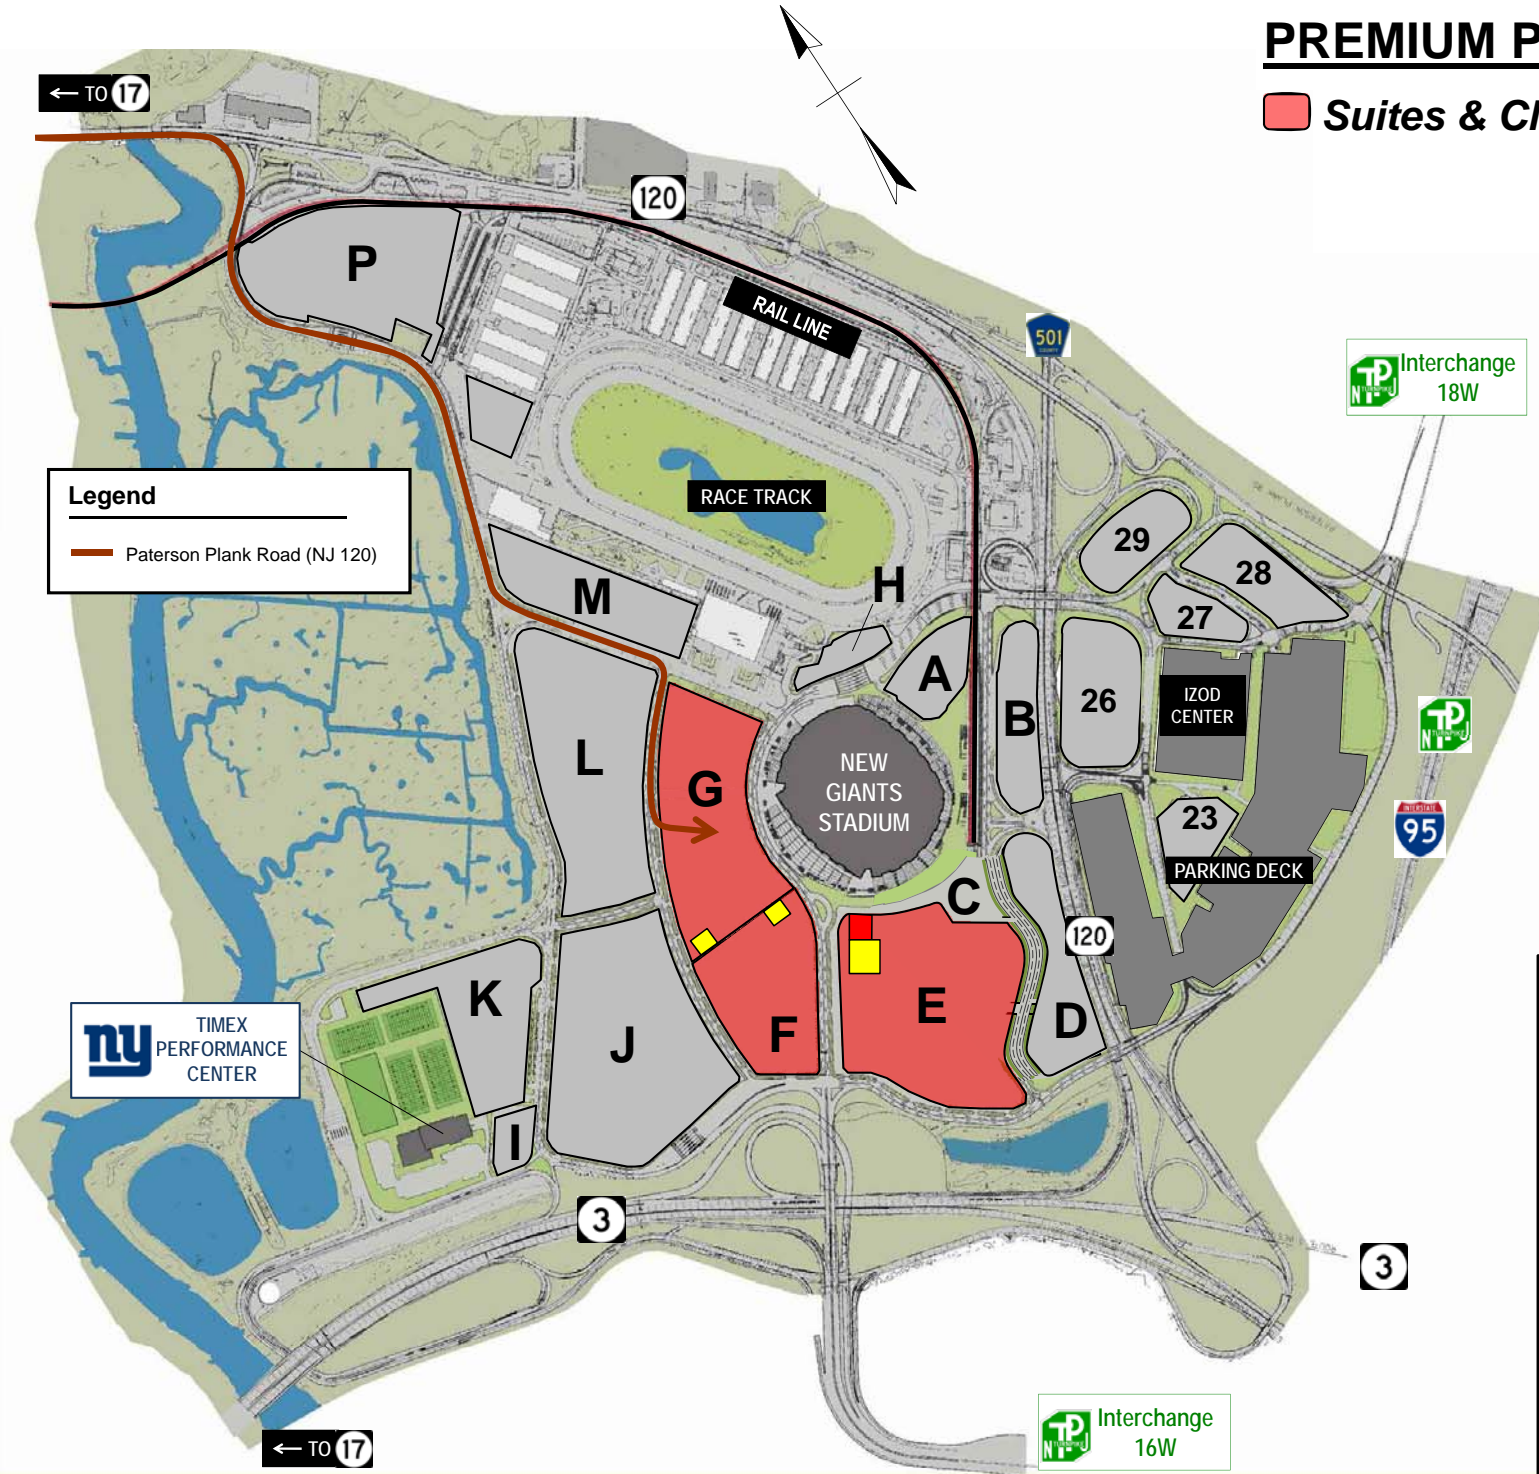

PREMIUM PARKING

 Suites & Clubs

Legend
— Paterson Plank Road (NJ 120)

 **TIMEX PERFORMANCE CENTER**

www.511NJ.org

Real-Time Traffic Information
Dial 511 or
1-866-511-6538
At first prompt say:
"Meadowlands"