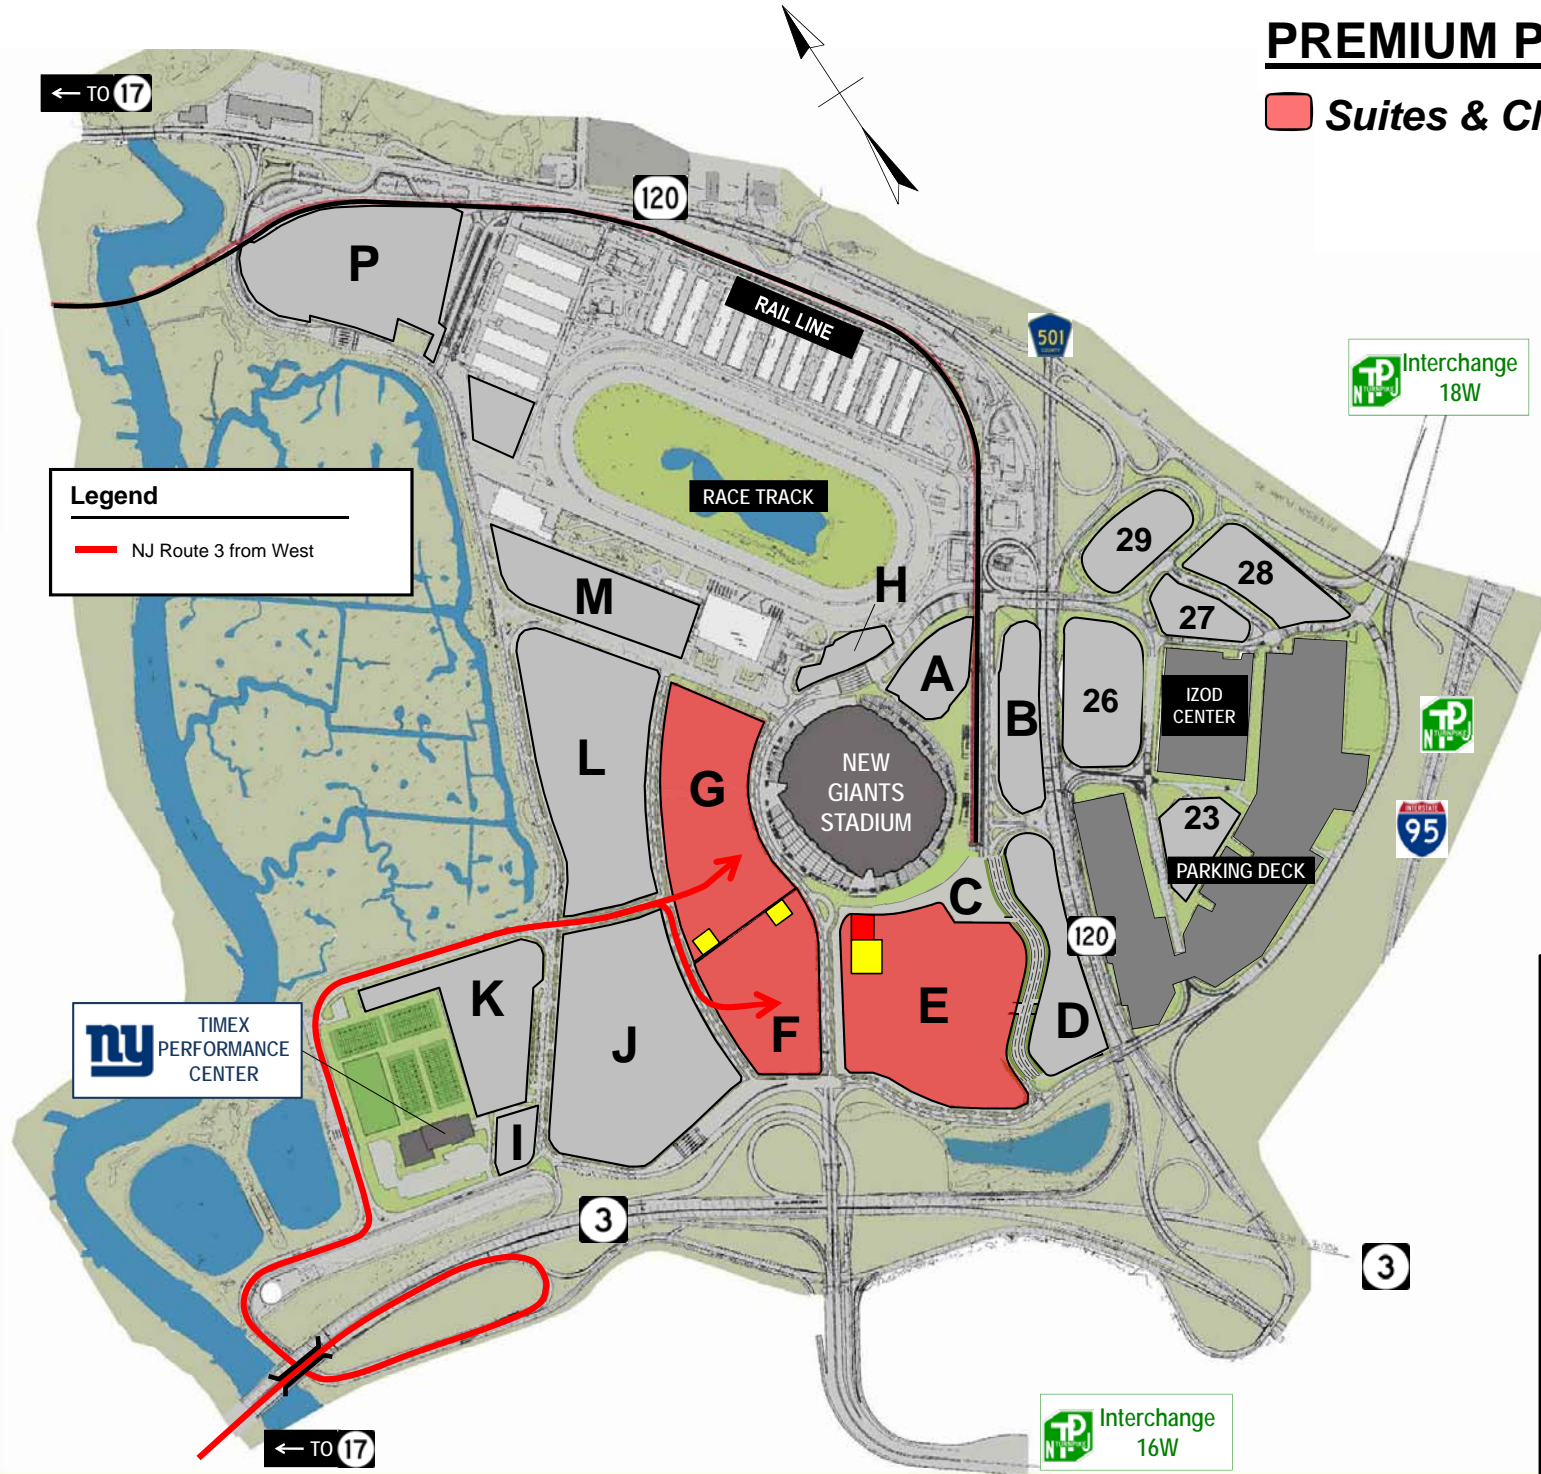

PREMIUM PARKING

 Suites & Clubs

Legend
— NJ Route 3 from West

 **TIMEX PERFORMANCE CENTER**

www.511NJ.org

Real-Time Traffic Information
Dial 511 or
1-866-511-6538
At first prompt say:
"Meadowlands"