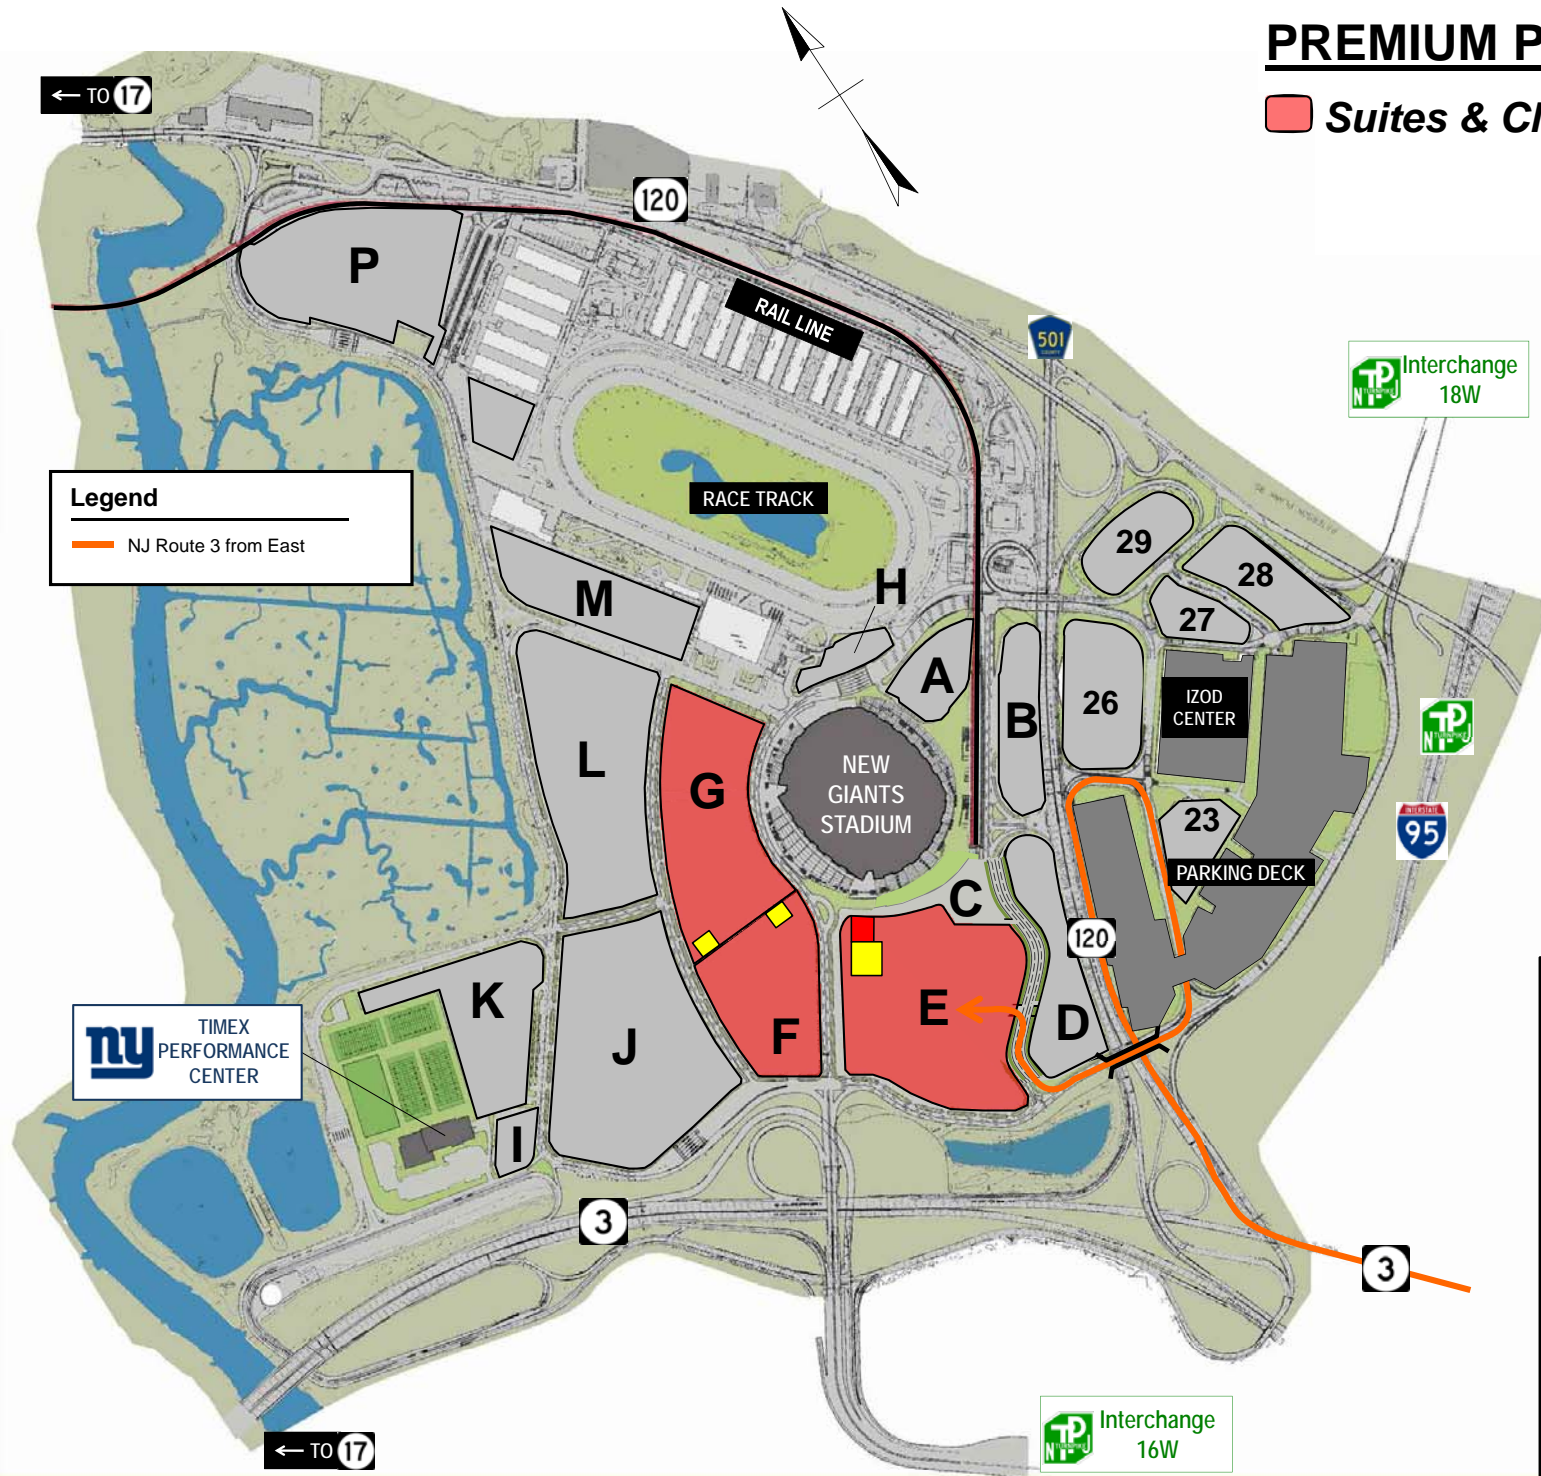

PREMIUM PARKING

 Suites & Clubs

Legend
— NJ Route 3 from East

 TIMEX PERFORMANCE CENTER

www.511NJ.org

Real-Time Traffic Information
Dial 511 or
1-866-511-6538
At first prompt say:
"Meadowlands"