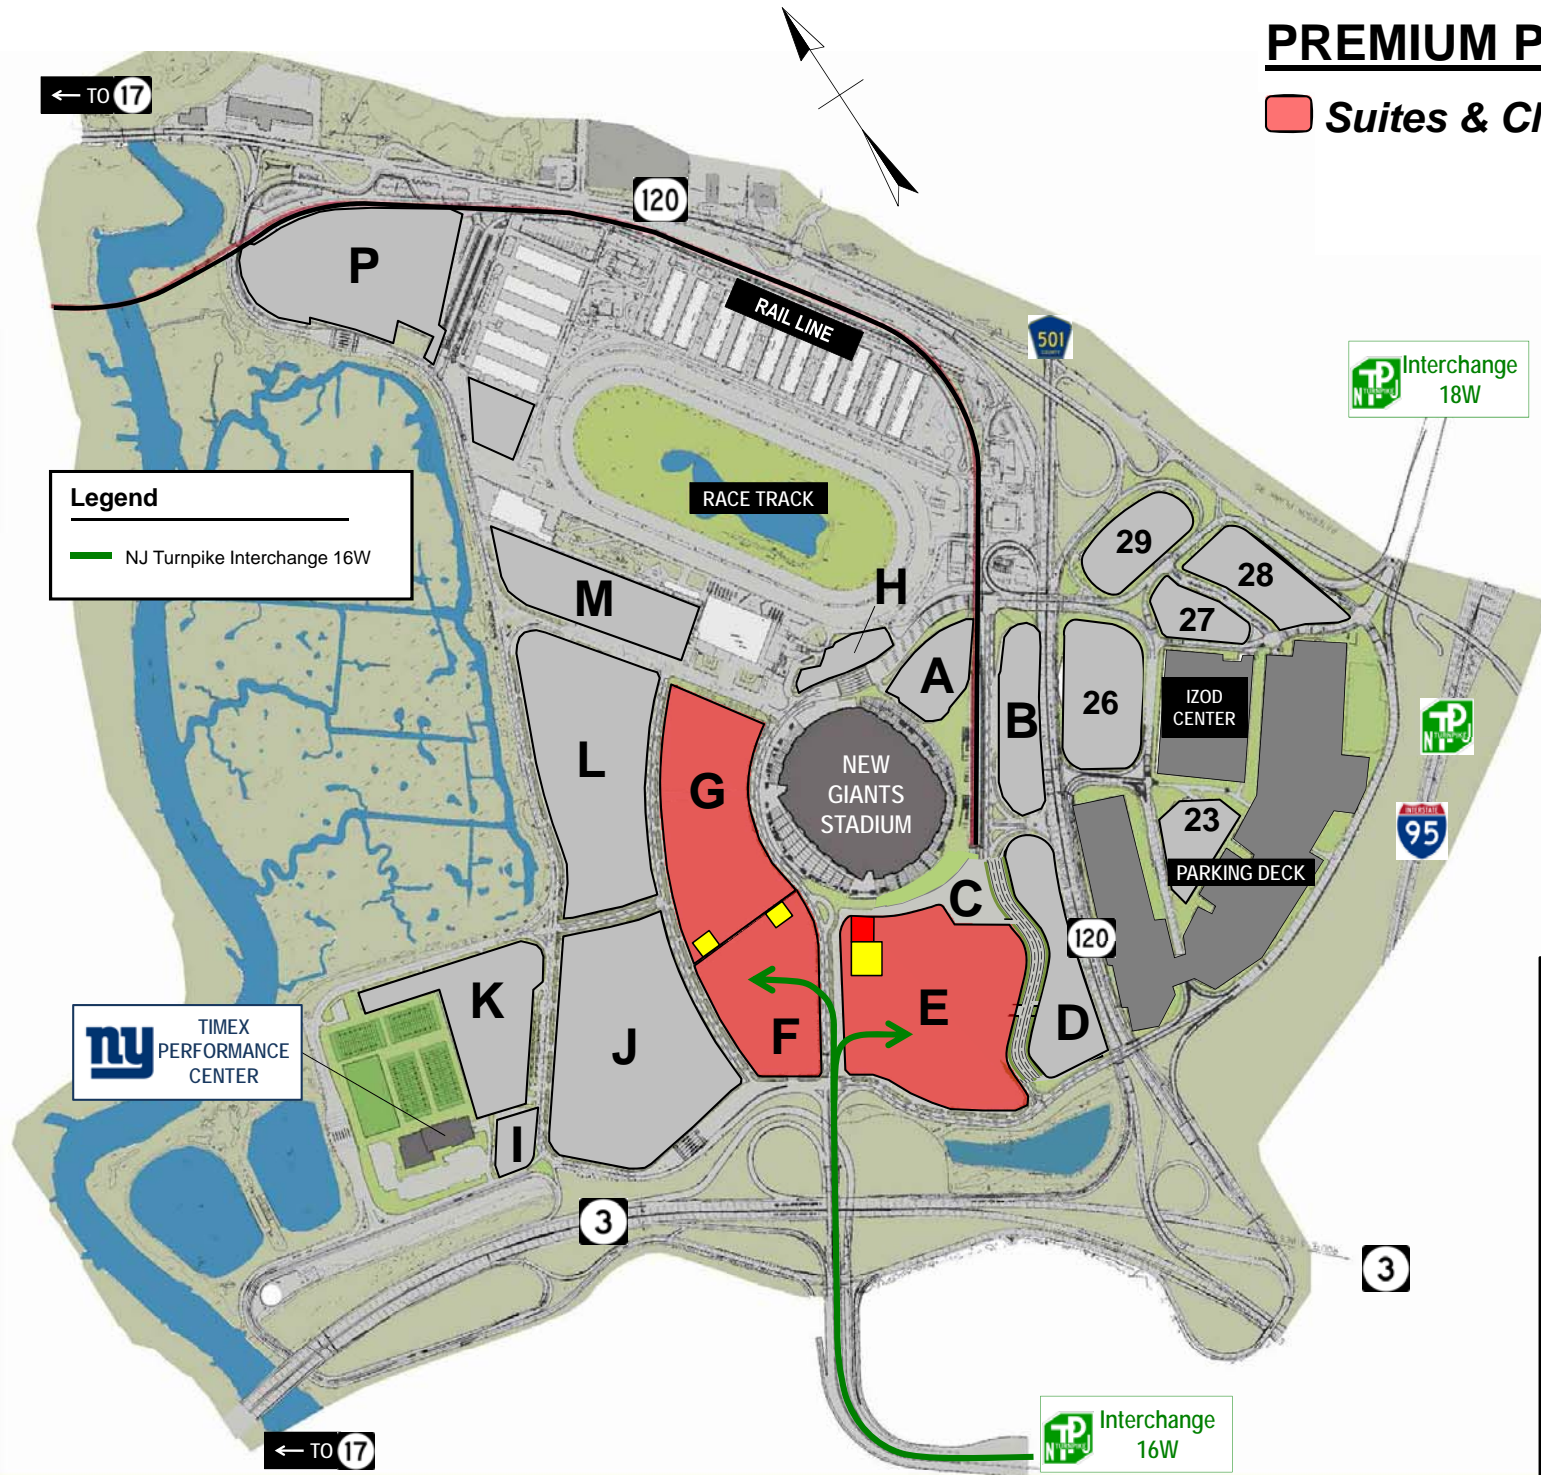

PREMIUM PARKING

 Suites & Clubs

Legend
— NJ Turnpike Interchange 16W

 TIMEX PERFORMANCE CENTER

www.511NJ.org

Real-Time Traffic Information
Dial 511 or
1-866-511-6538
At first prompt say:
"Meadowlands"