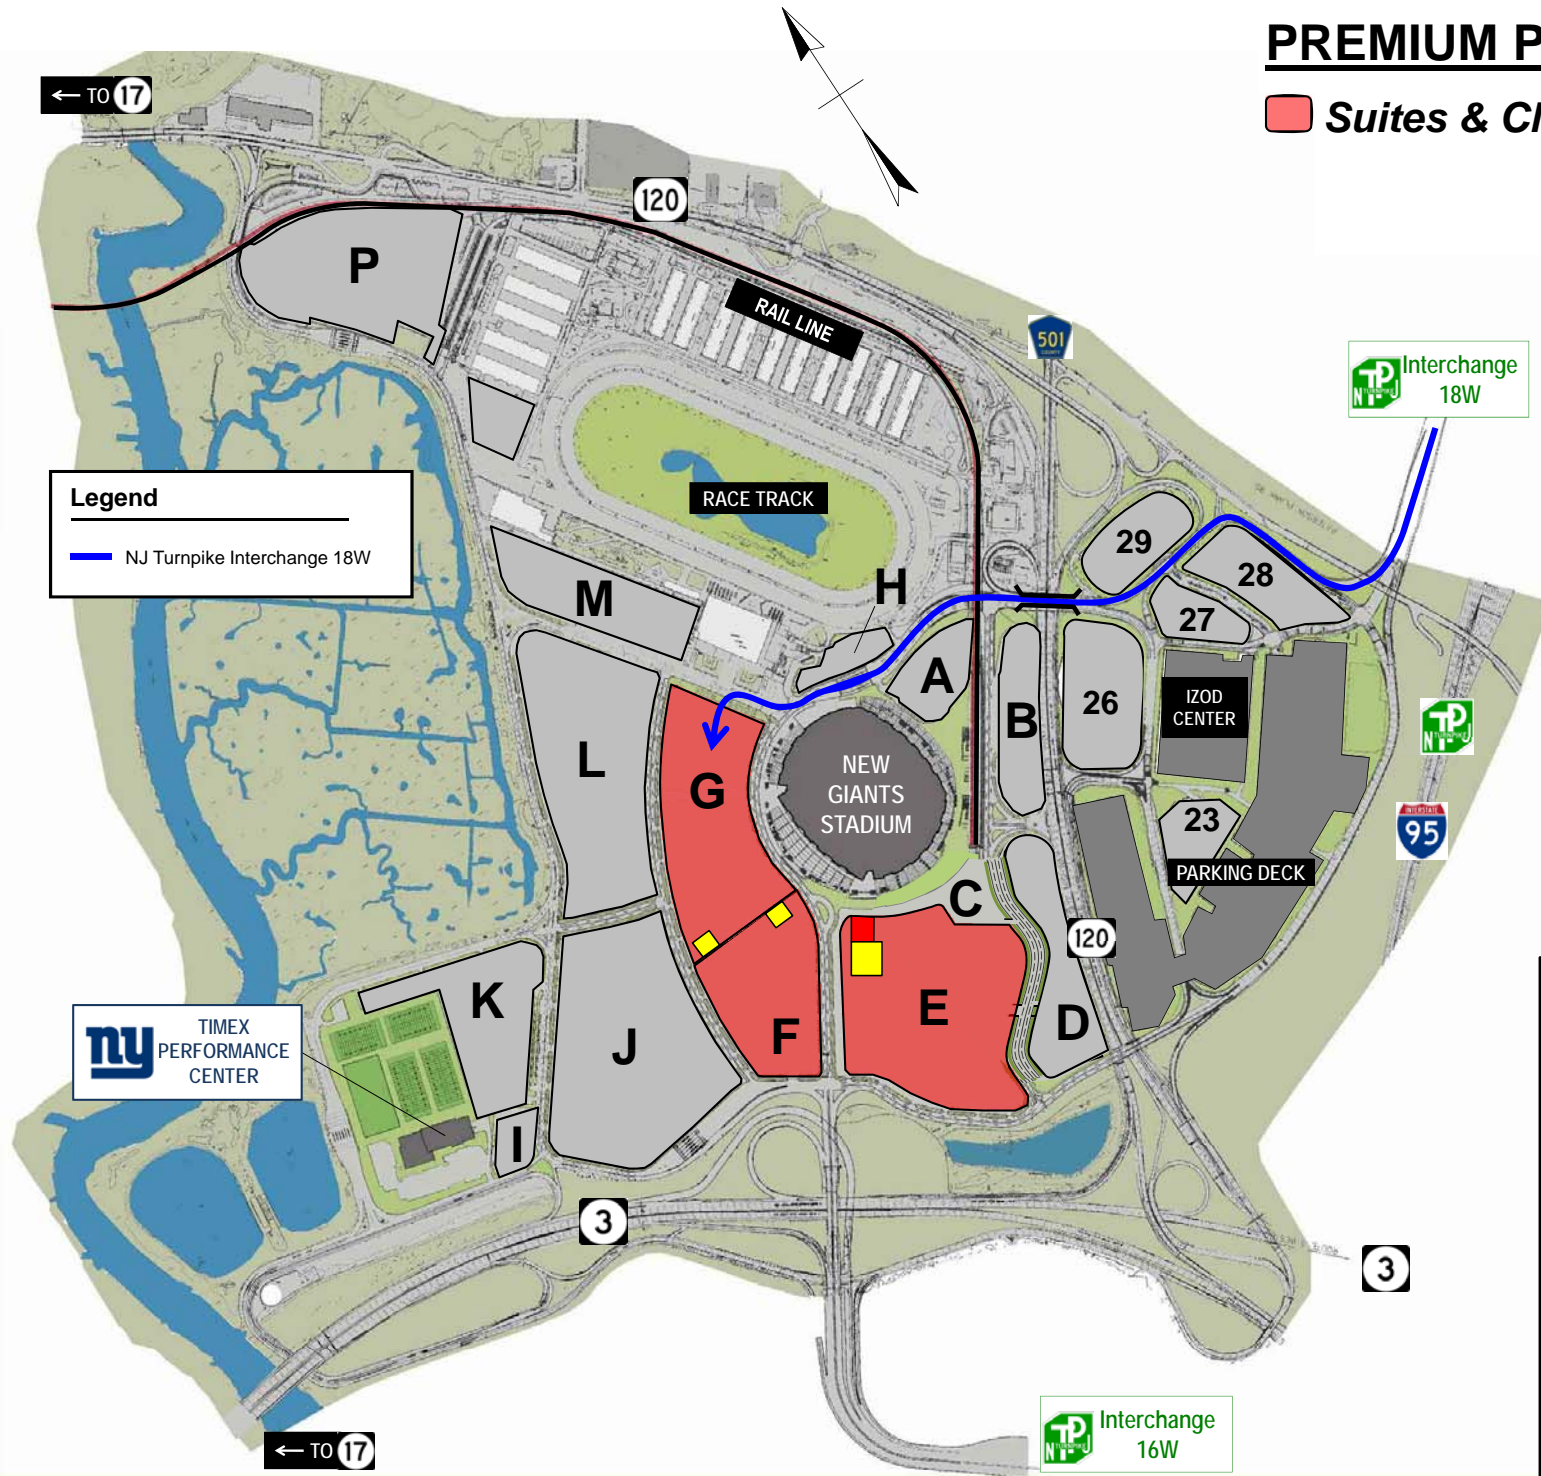

PREMIUM PARKING

 Suites & Clubs

Legend
— NJ Turnpike Interchange 18W

 **TIMEX PERFORMANCE CENTER**

www.511NJ.org

Real-Time Traffic Information
Dial 511 or
1-866-511-6538
At first prompt say:
"Meadowlands"