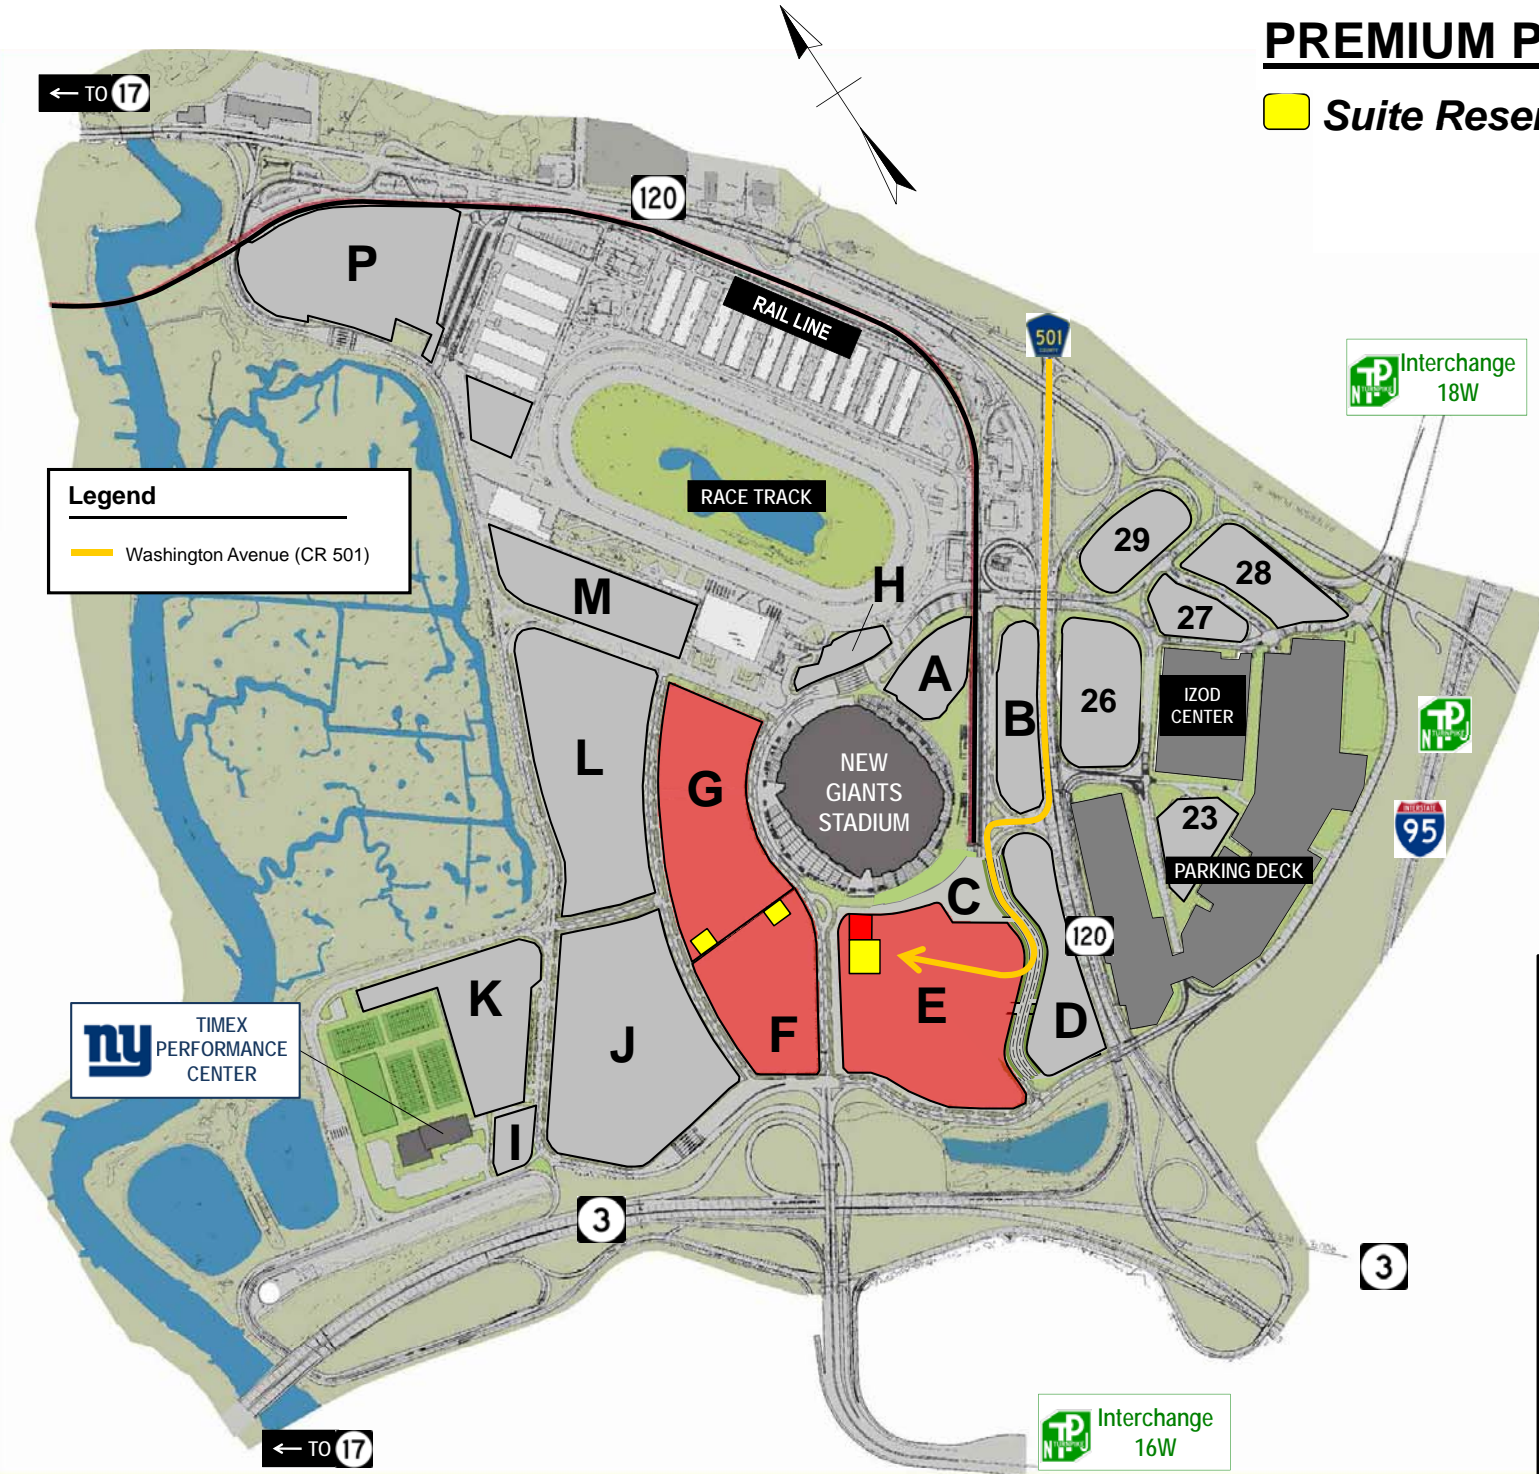

PREMIUM PARKING

 Suite Reserved

Legend
— Washington Avenue (CR 501)

 TIMEX PERFORMANCE CENTER

www.511NJ.org

Real-Time Traffic Information
Dial 511 or
1-866-511-6538
At first prompt say:
"Meadowlands"