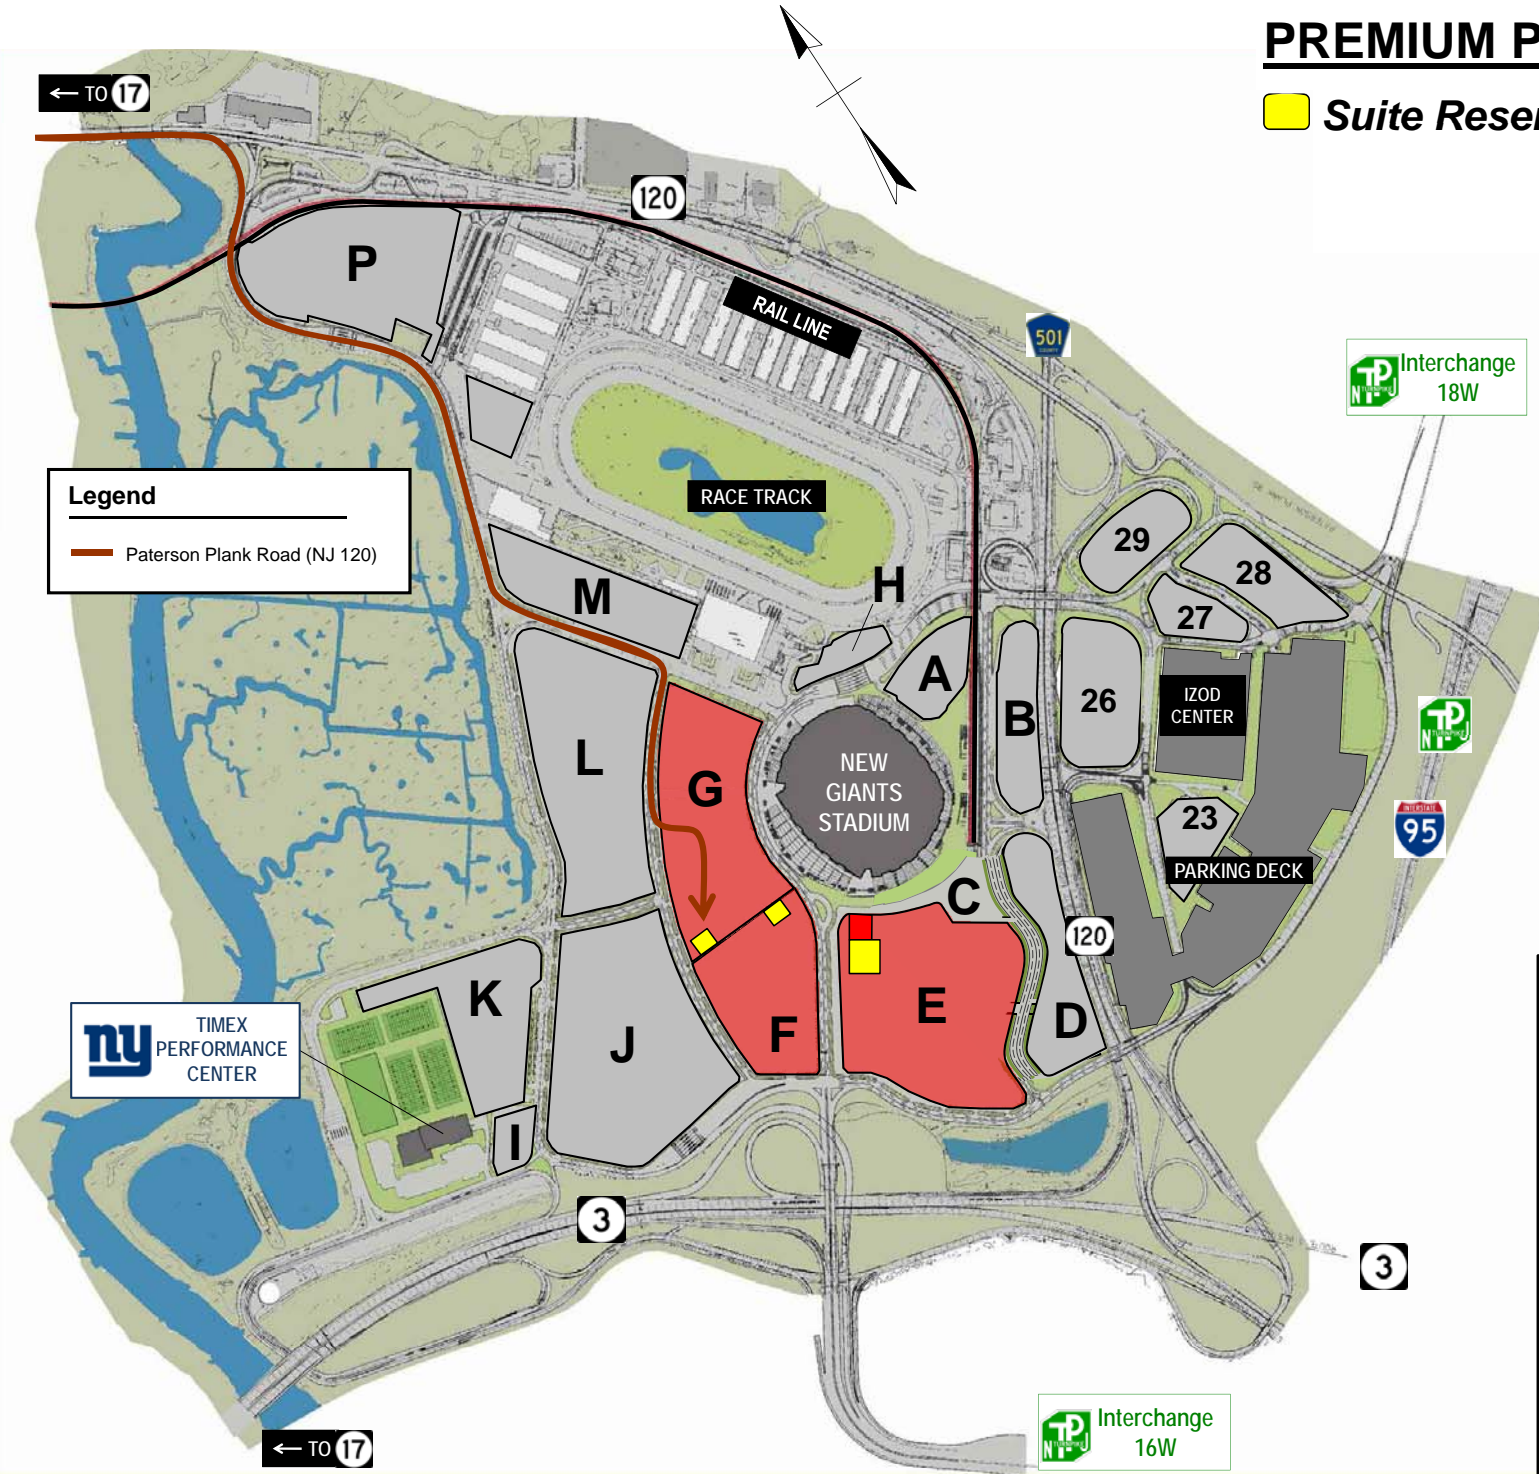

PREMIUM PARKING

 *Suite Reserved*

Legend
— Paterson Plank Road (NJ 120)

 **TIMEX PERFORMANCE CENTER**

www.511NJ.org

Real-Time Traffic Information
Dial 511 or
1-866-511-6538
At first prompt say:
"Meadowlands"