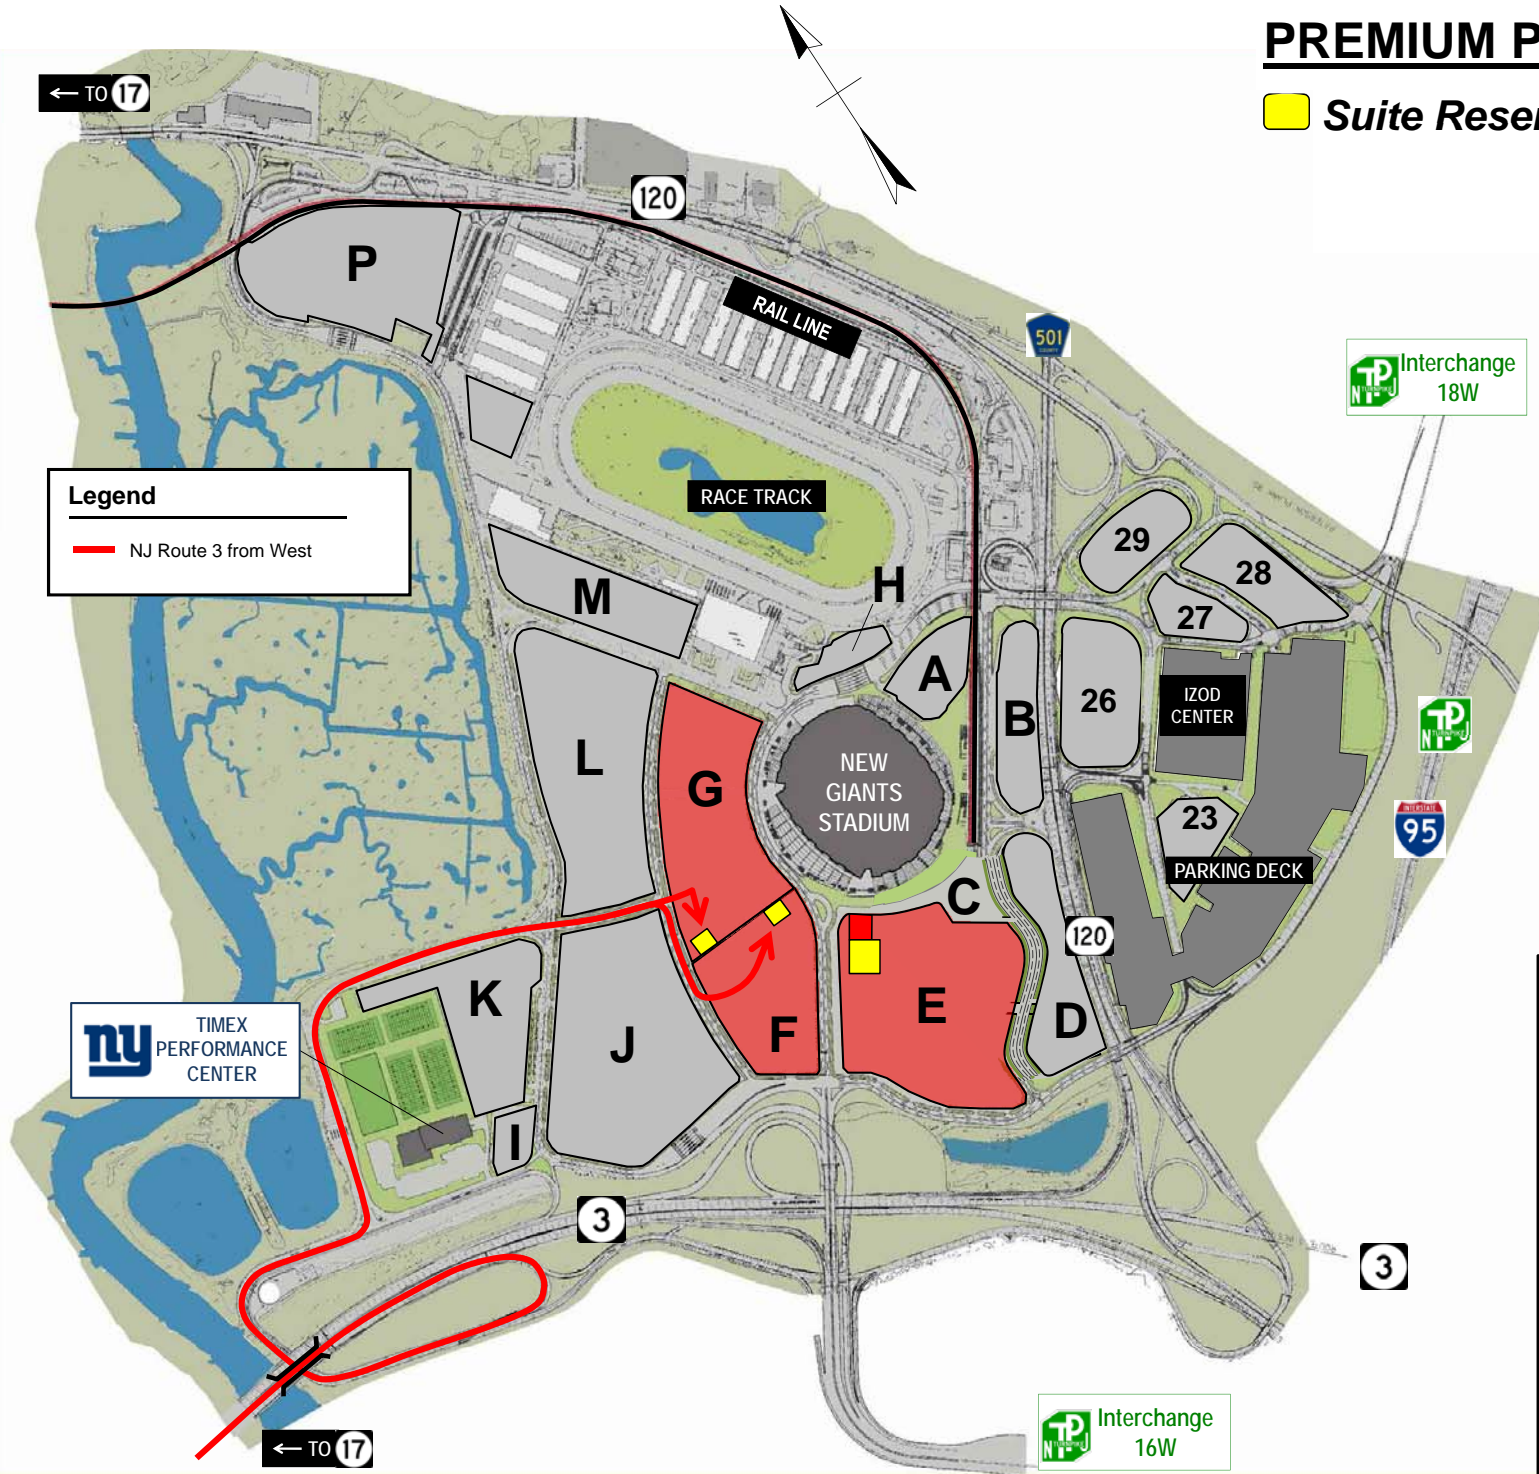

PREMIUM PARKING

 Suite Reserved

Legend
— NJ Route 3 from West

 **TIMEX PERFORMANCE CENTER**

www.511NJ.org

Real-Time Traffic Information
Dial 511 or
1-866-511-6538
At first prompt say:
"Meadowlands"