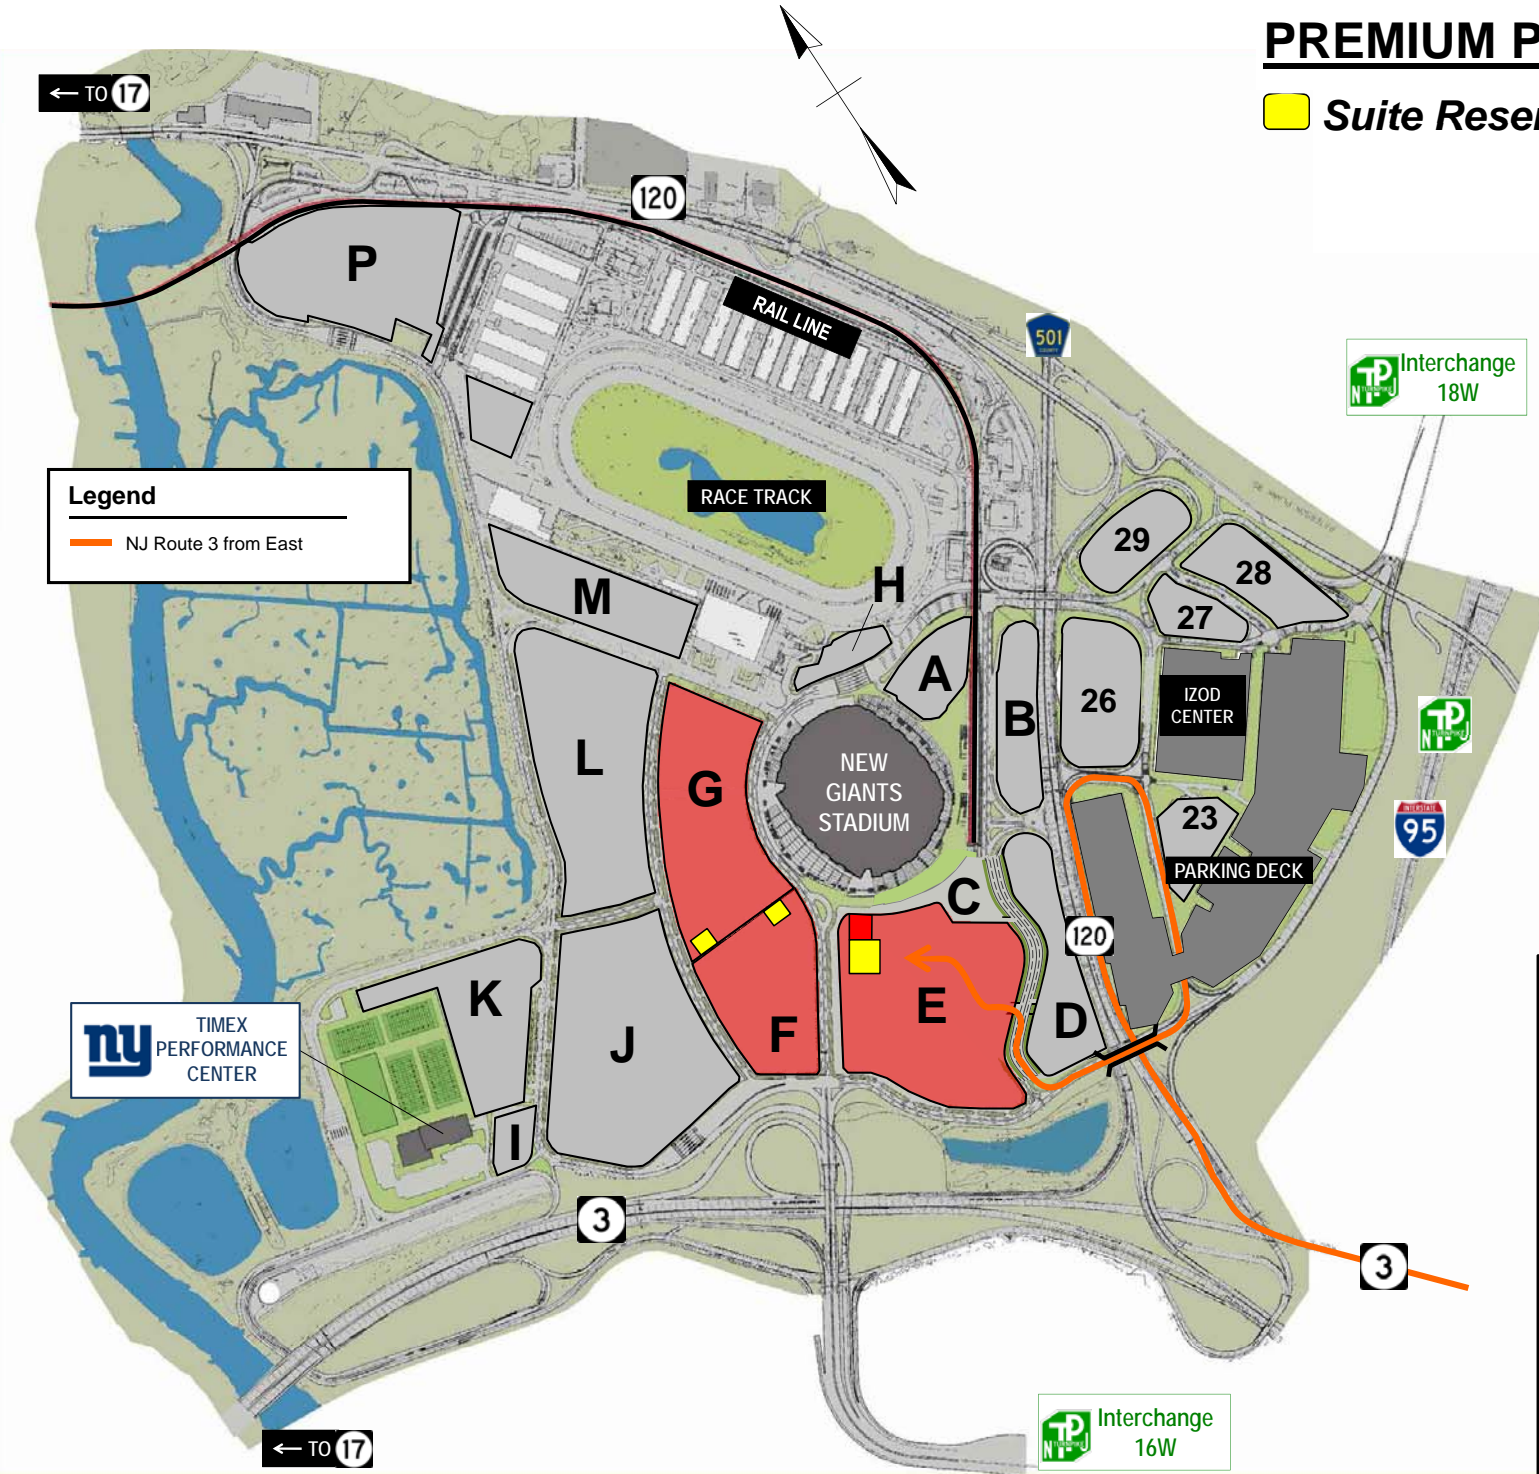

PREMIUM PARKING

 *Suite Reserved*

Legend

 NJ Route 3 from East

 TIMEX PERFORMANCE CENTER

www.511NJ.org

Real-Time Traffic Information
Dial 511 or
1-866-511-6538
At first prompt say:
"Meadowlands"