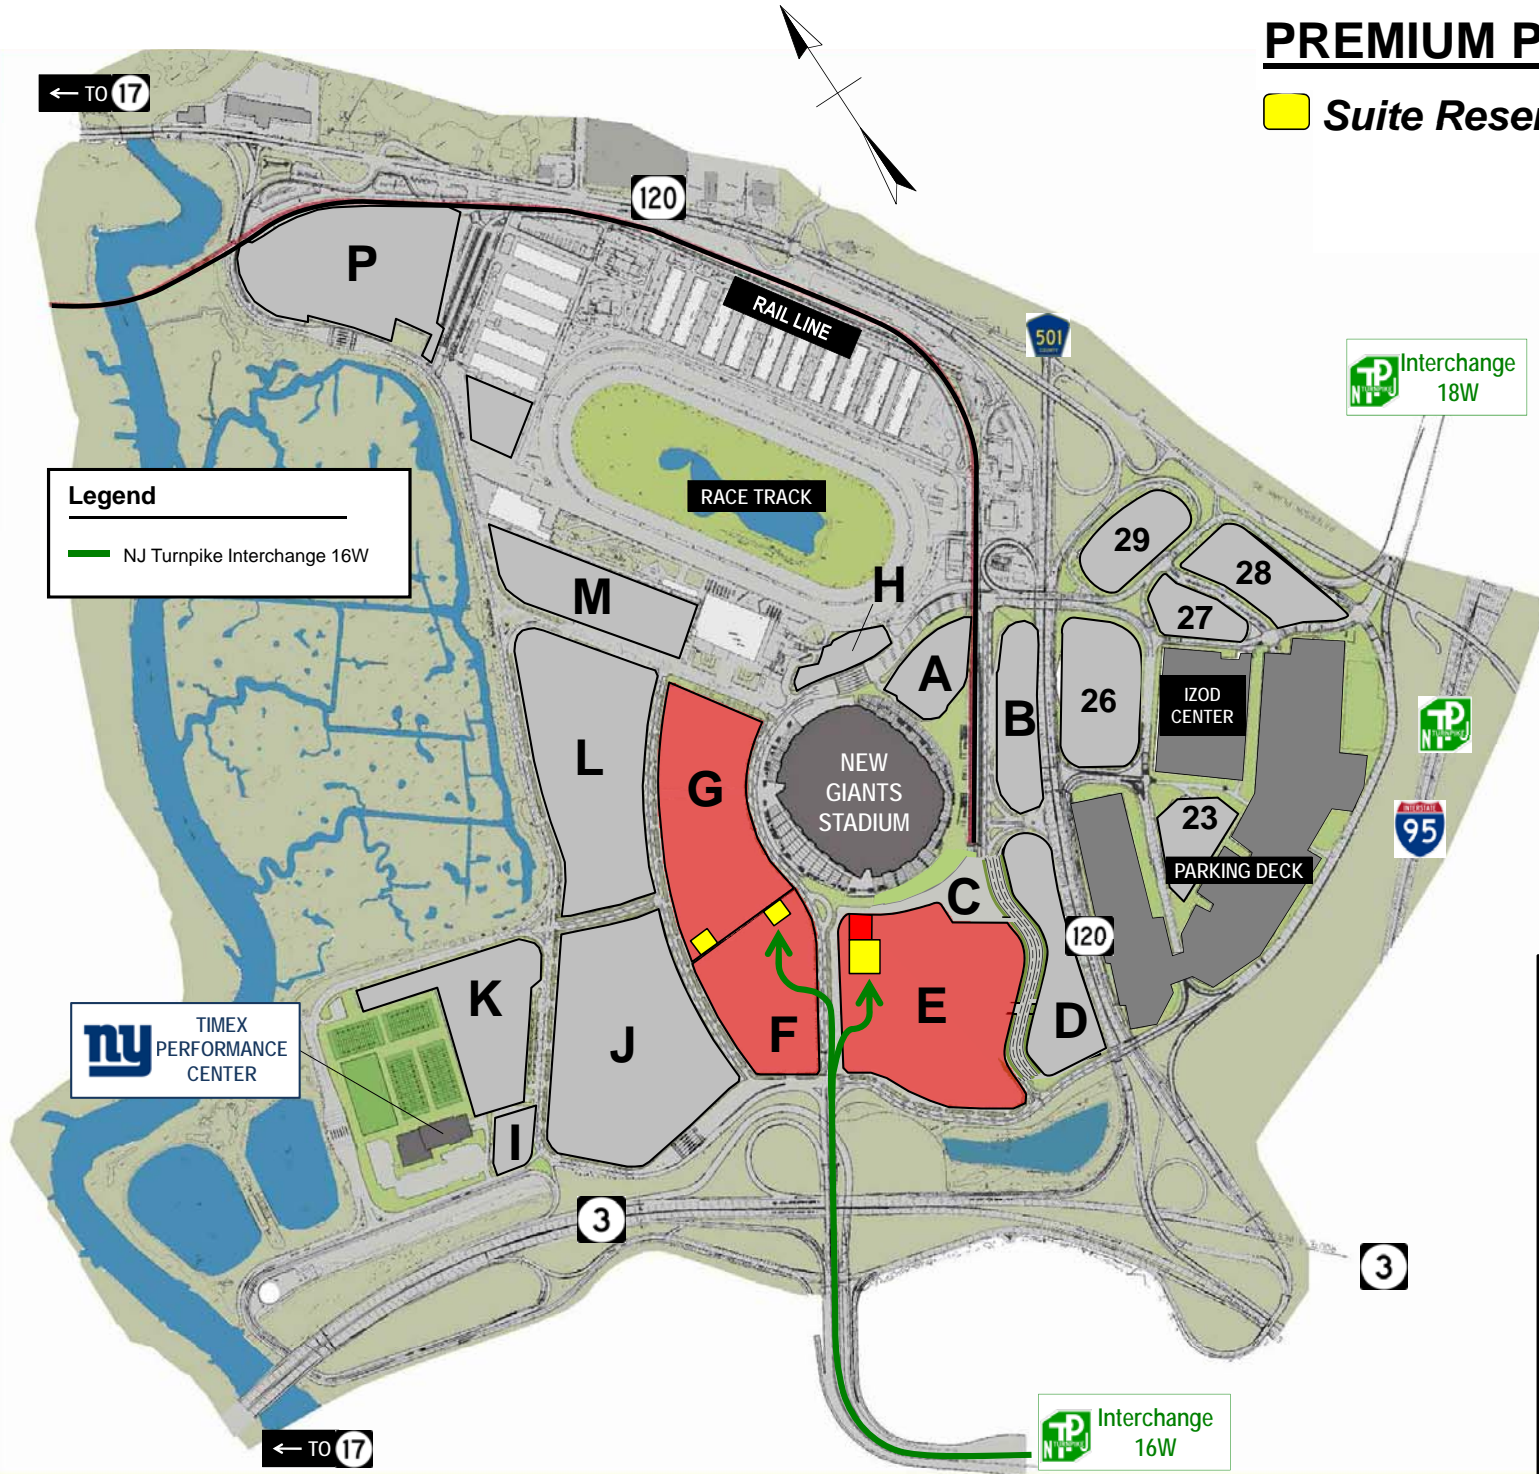

PREMIUM PARKING

 *Suite Reserved*

Legend
— NJ Turnpike Interchange 16W

 **TIMEX PERFORMANCE CENTER**

 **Interchange 18W**

 **Interchange 16W**

www.511NJ.org

Real-Time Traffic Information
Dial 511 or
1-866-511-6538
At first prompt say:
"Meadowlands"