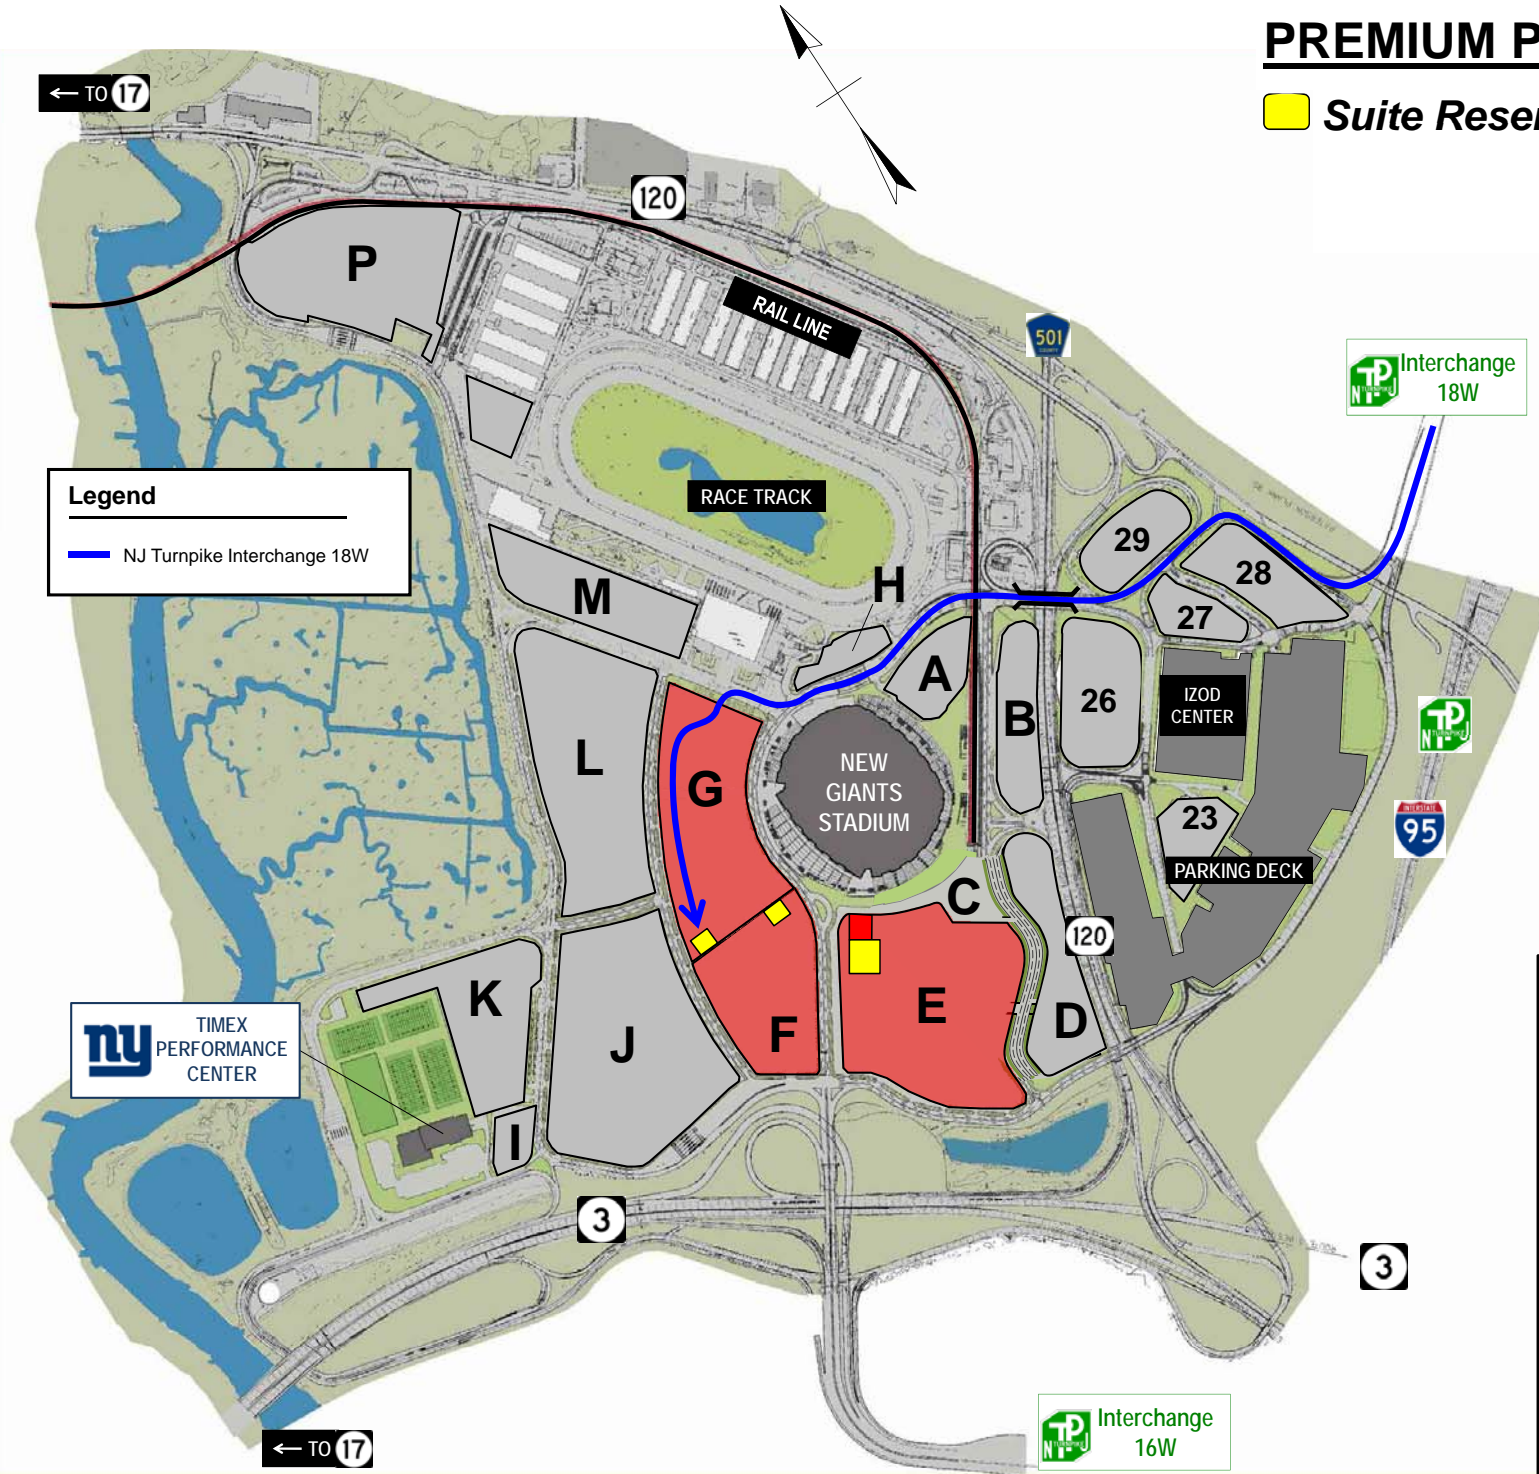

PREMIUM PARKING

 *Suite Reserved*

Legend
— NJ Turnpike Interchange 18W

 **TIMEX PERFORMANCE CENTER**

www.511NJ.org

Real-Time Traffic Information
Dial 511 or
1-866-511-6538
At first prompt say:
"Meadowlands"