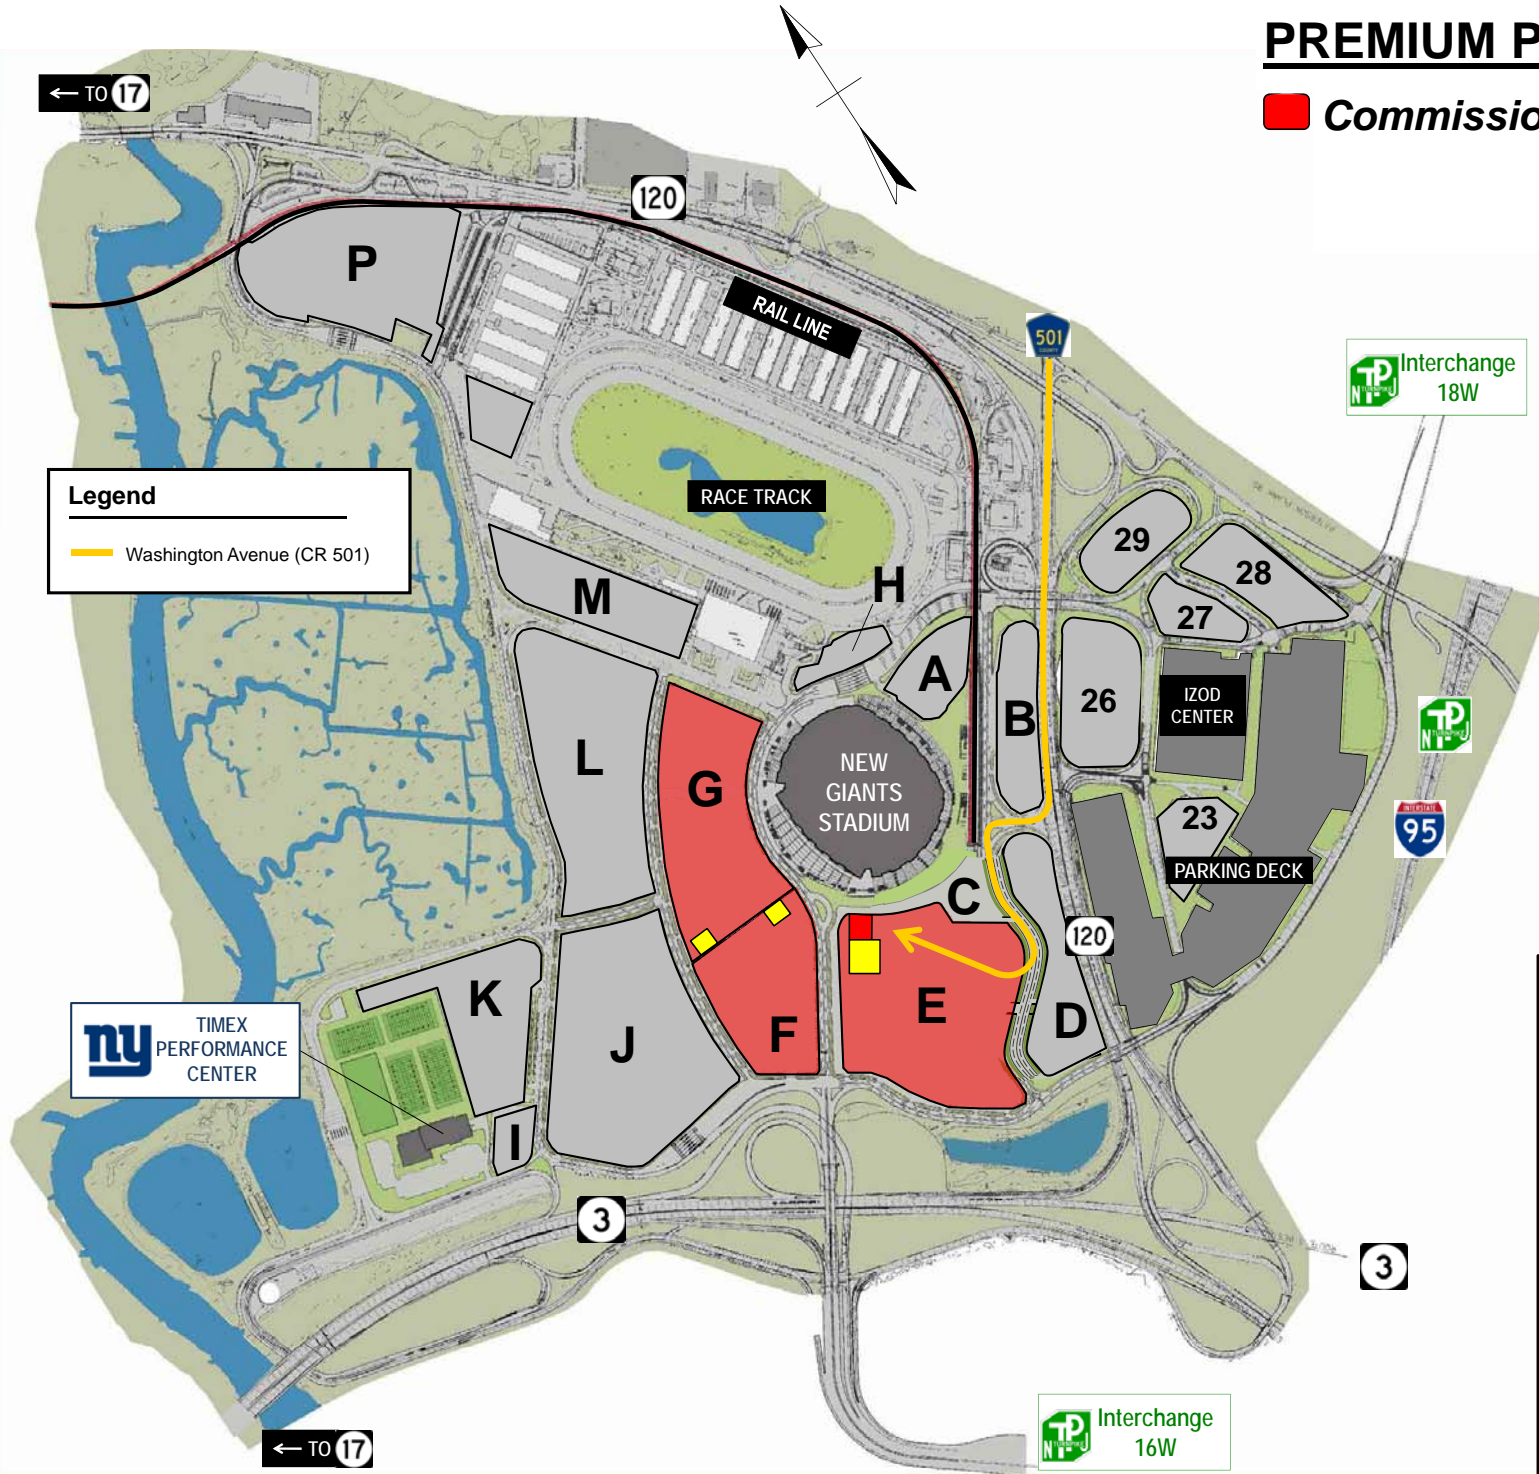

PREMIUM PARKING

 **Commissioners Club**

Legend
— Washington Avenue (CR 501)

 **TIMEX PERFORMANCE CENTER**

www.511NJ.org

Real-Time Traffic Information
Dial 511 or
1-866-511-6538
At first prompt say:
"Meadowlands"