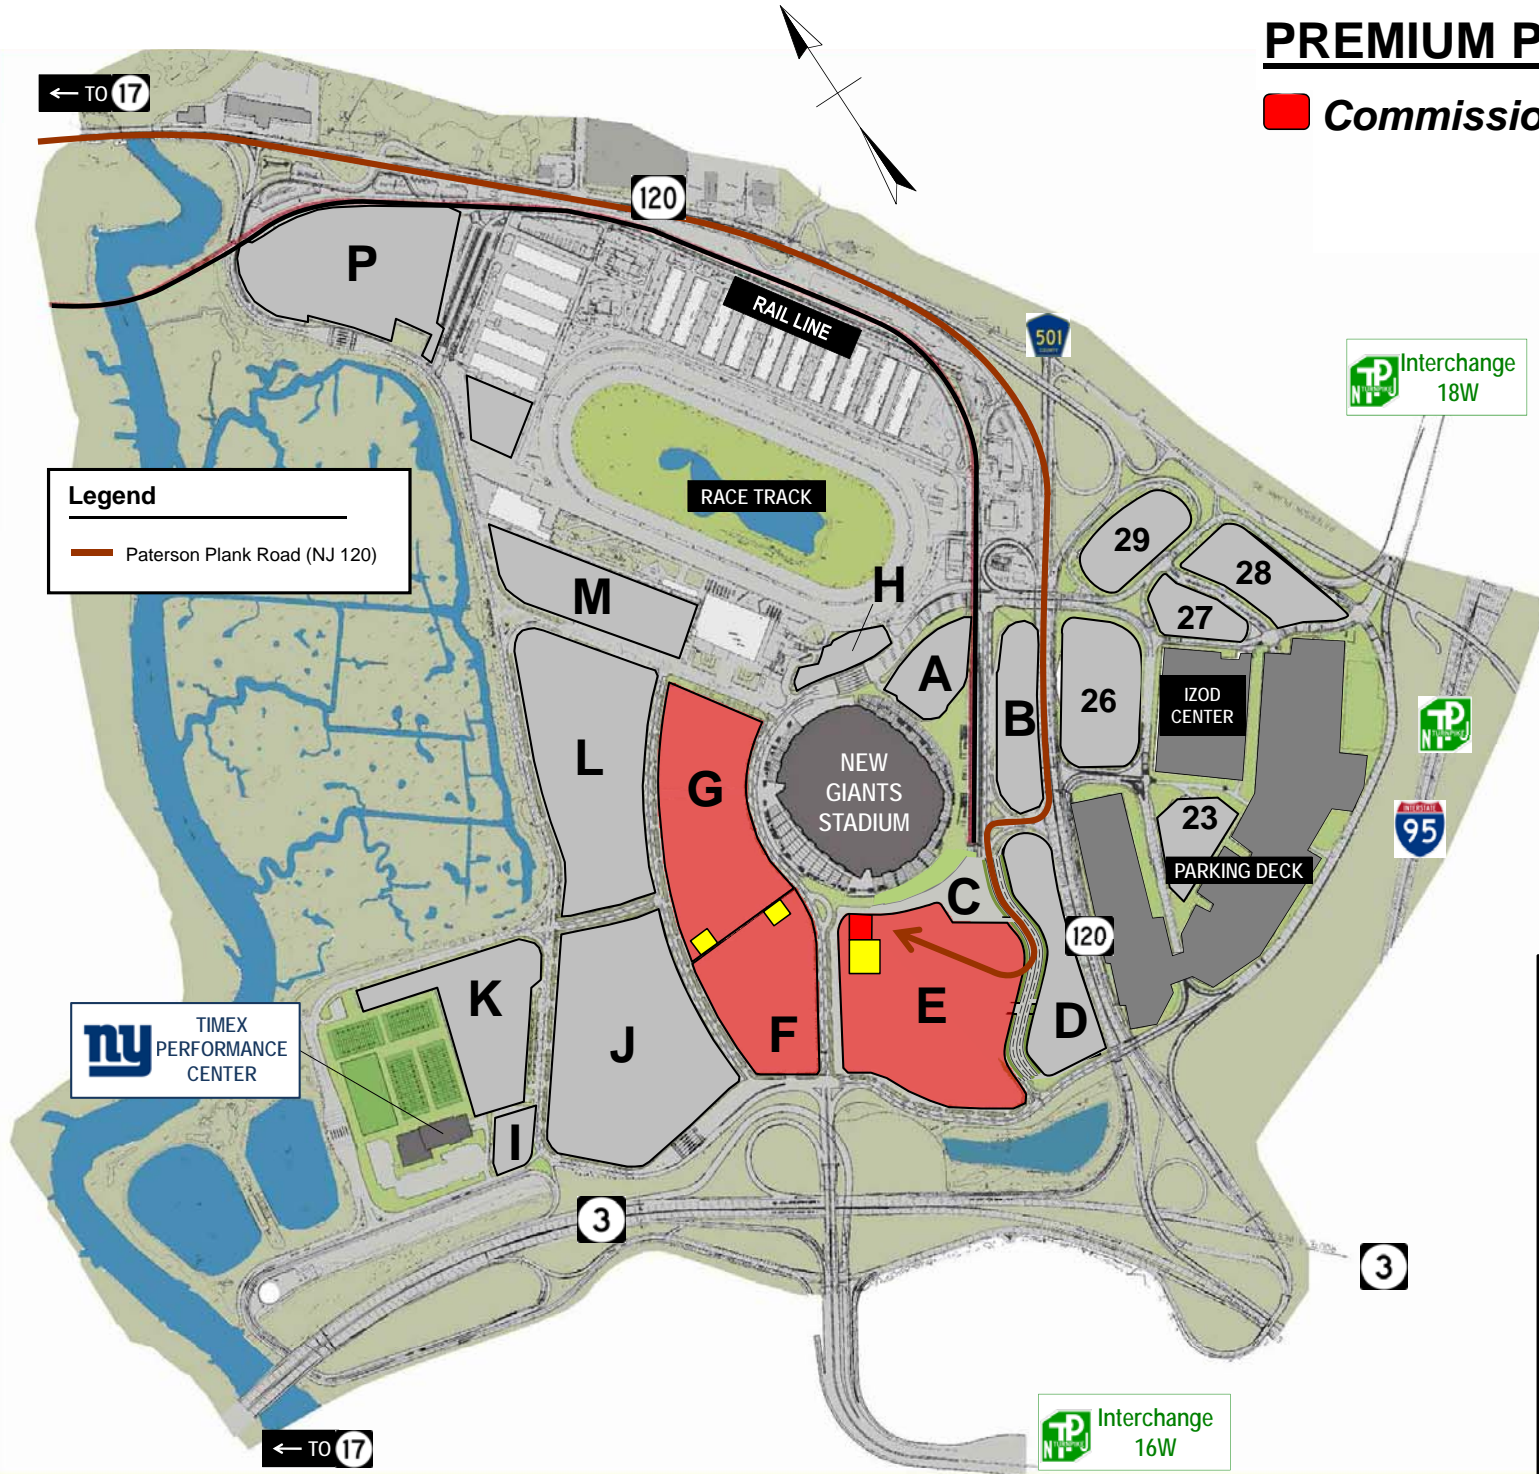

PREMIUM PARKING

 **Commissioners Club**

Legend

 Paterson Plank Road (NJ 120)

 **TIMEX PERFORMANCE CENTER**

 Interchange 18W

 Interchange 16W

www.511NJ.org

Real-Time Traffic Information
Dial 511 or
1-866-511-6538
At first prompt say:
"Meadowlands"