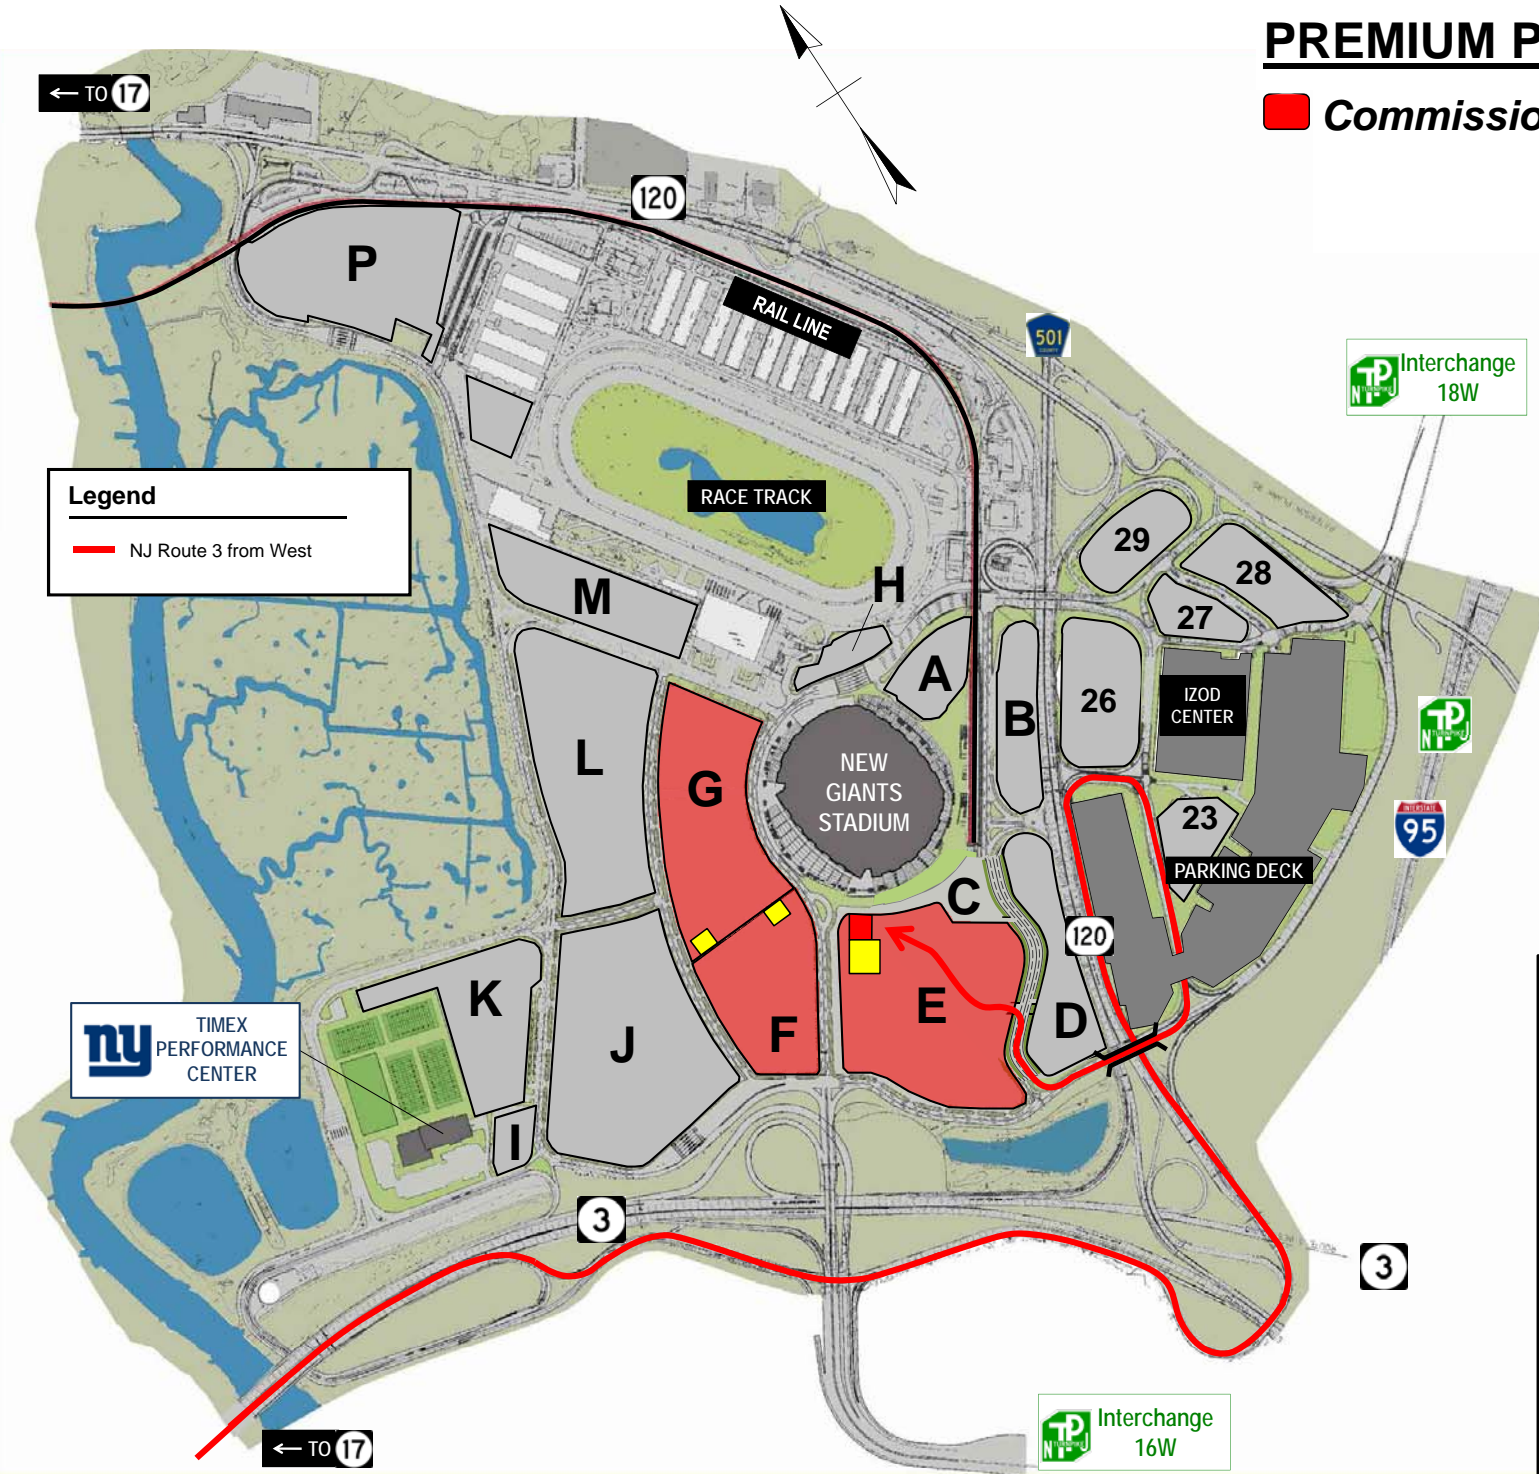

PREMIUM PARKING

 **Commissioners Club**

Legend
— NJ Route 3 from West

 **TIMEX PERFORMANCE CENTER**

www.511NJ.org

Real-Time Traffic Information
Dial 511 or
1-866-511-6538
At first prompt say:
"Meadowlands"