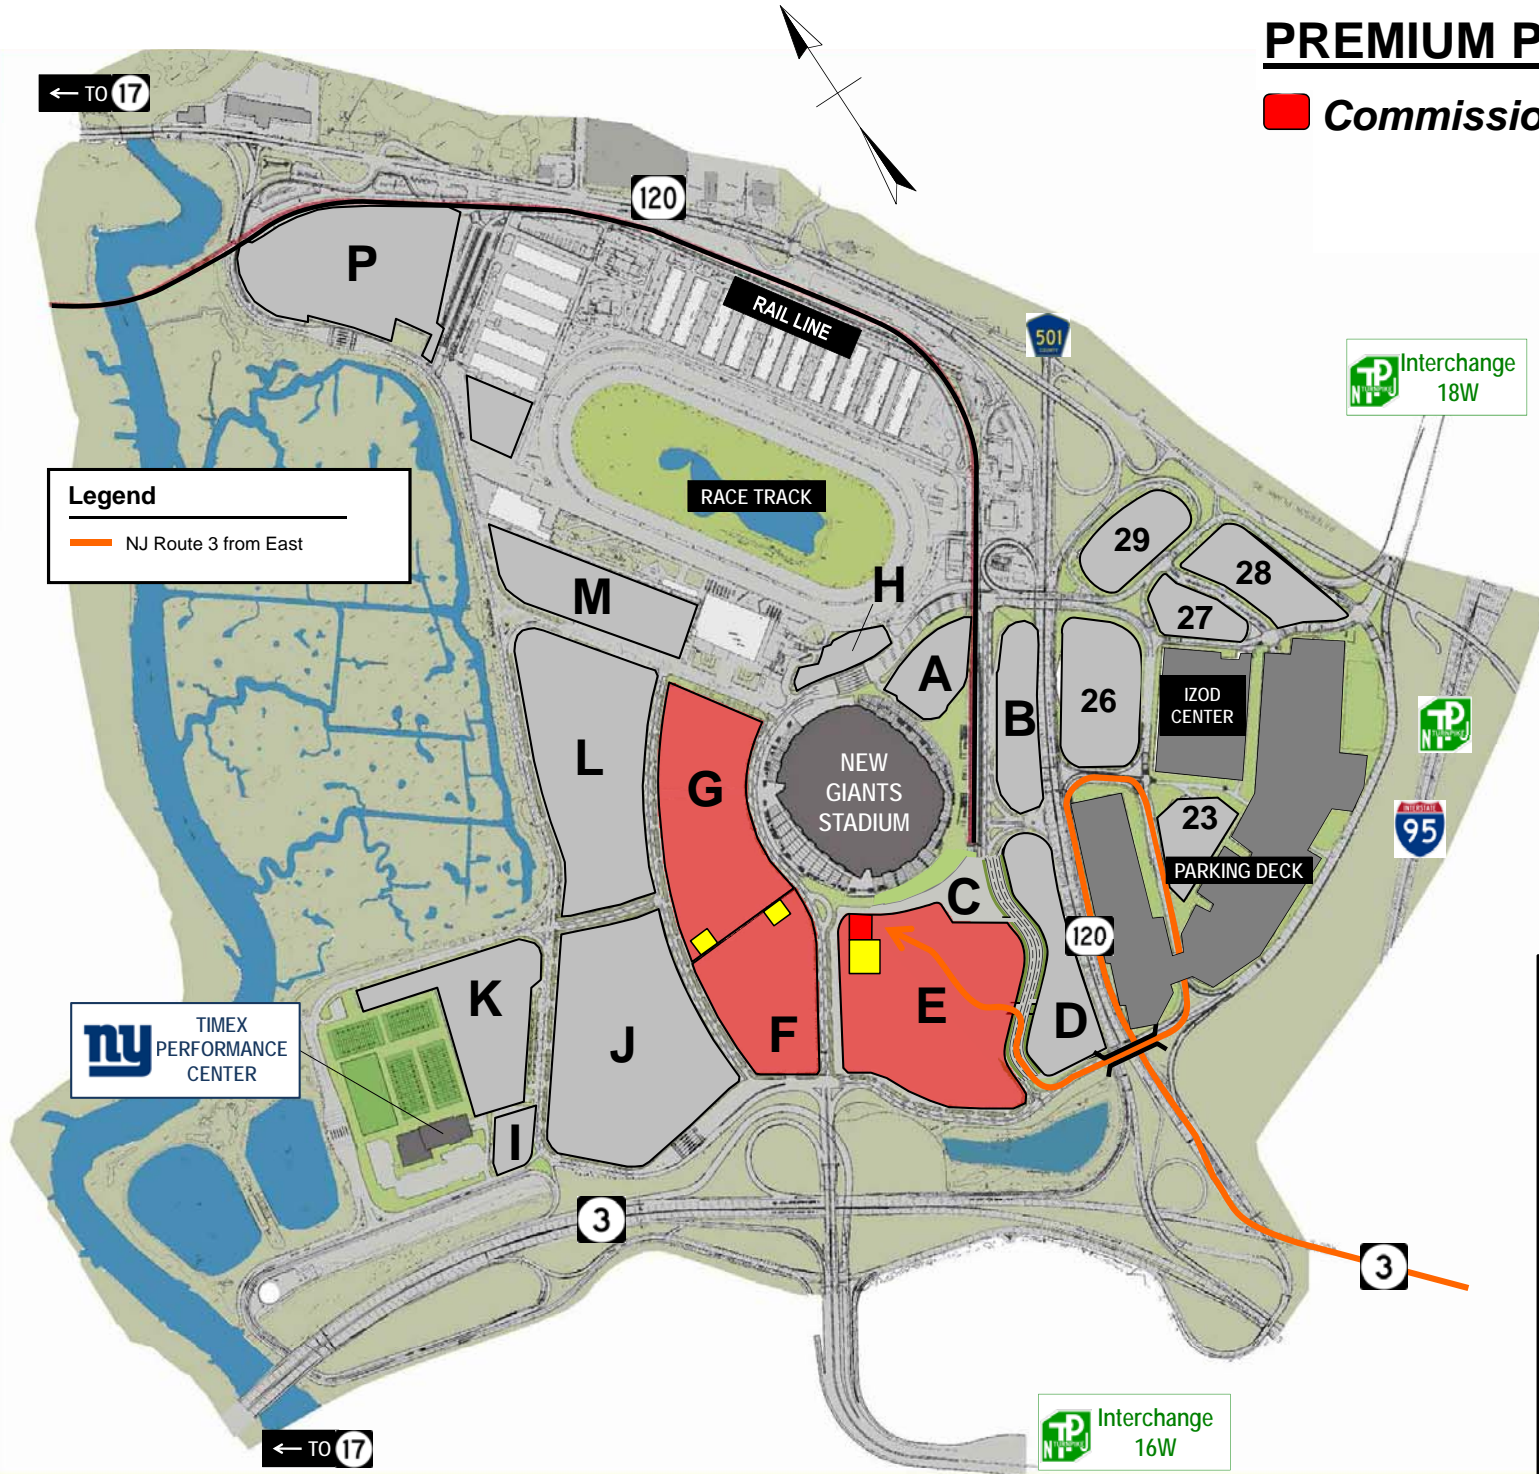

# PREMIUM PARKING

 **Commissioners Club**

**Legend**  
— NJ Route 3 from East

 **TIMEX PERFORMANCE CENTER**

[www.511NJ.org](http://www.511NJ.org)

**Real-Time Traffic Information**  
Dial 511 or  
**1-866-511-6538**  
At first prompt say:  
**"Meadowlands"**