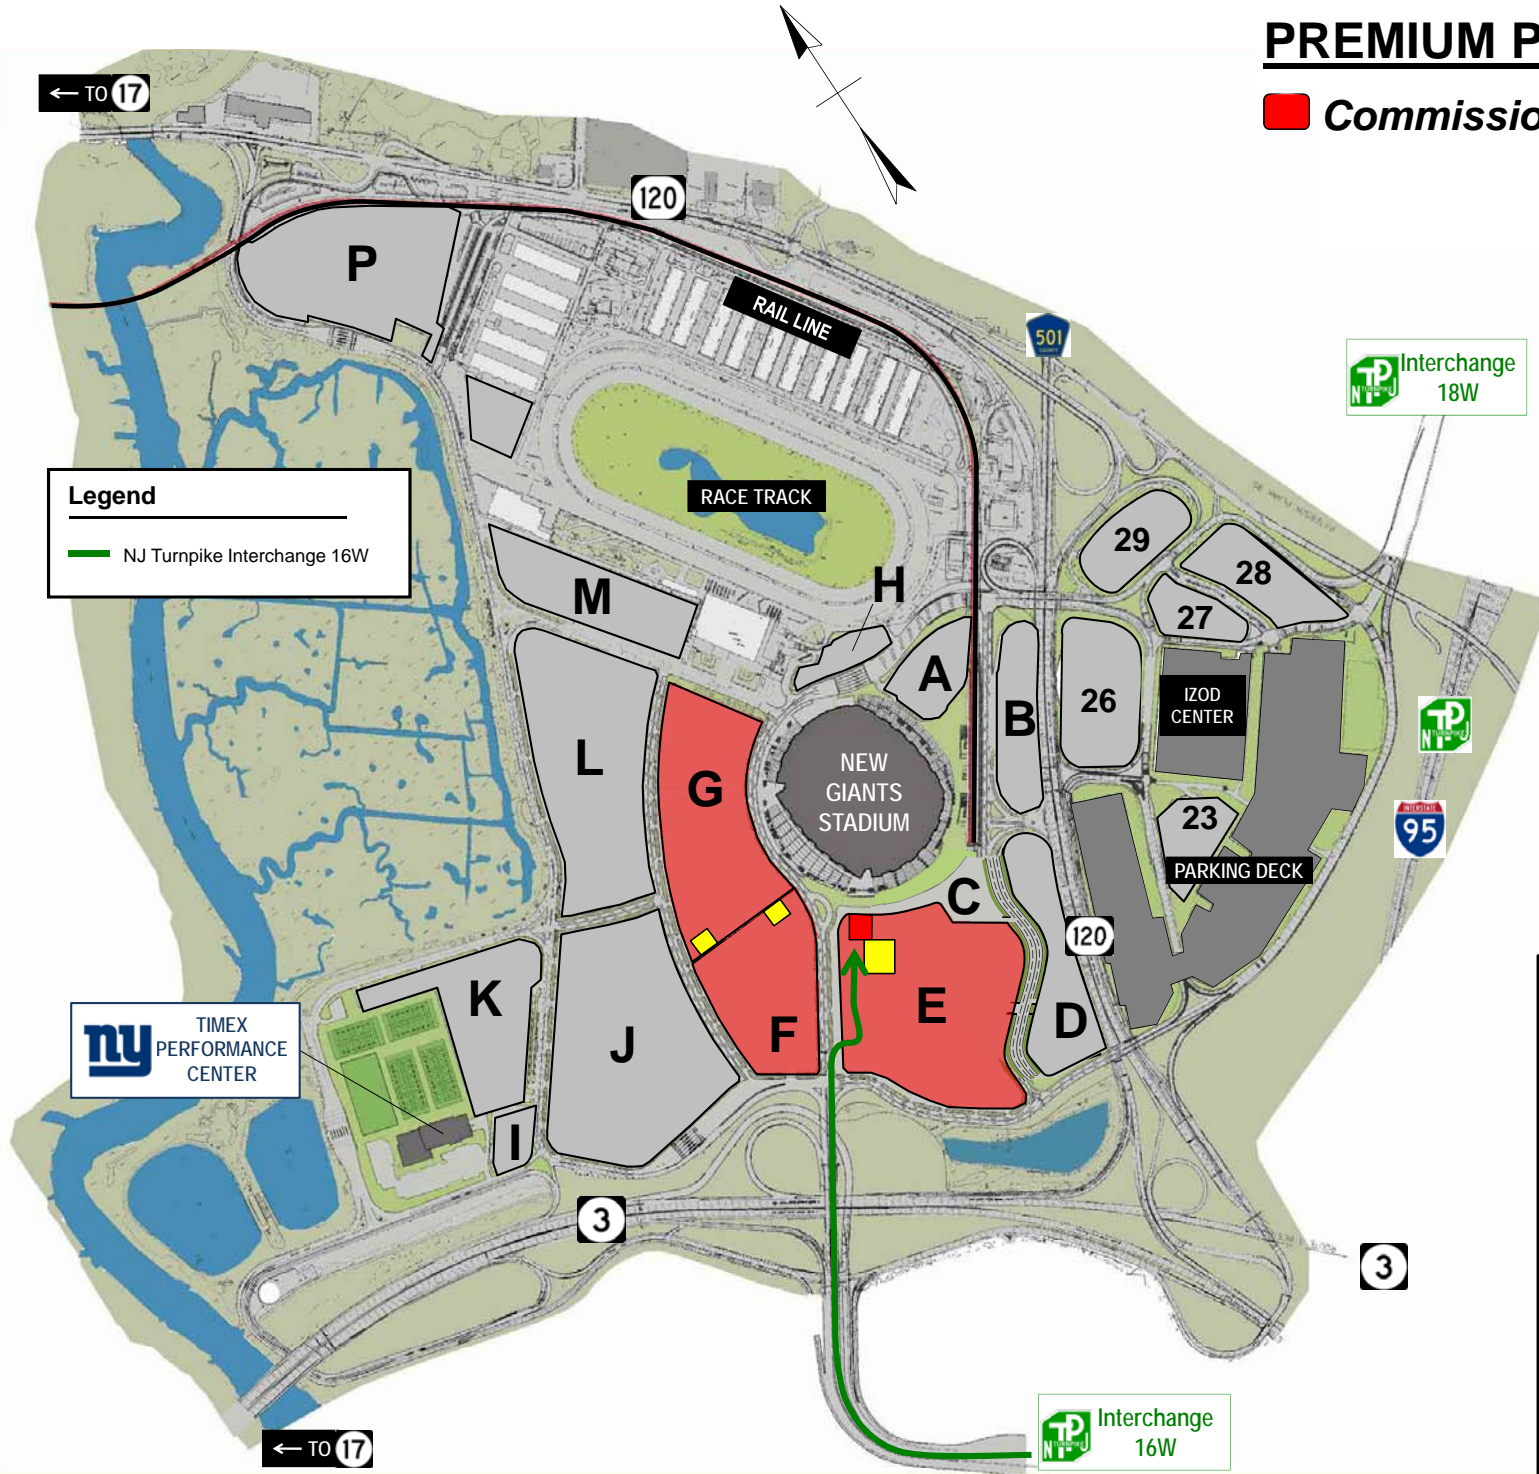

# PREMIUM PARKING

 **Commissioners Club**

**Legend**  
— NJ Turnpike Interchange 16W

 **TIMEX PERFORMANCE CENTER**

[www.511NJ.org](http://www.511NJ.org)

**Real-Time Traffic Information**  
Dial 511 or  
**1-866-511-6538**  
At first prompt say:  
**"Meadowlands"**