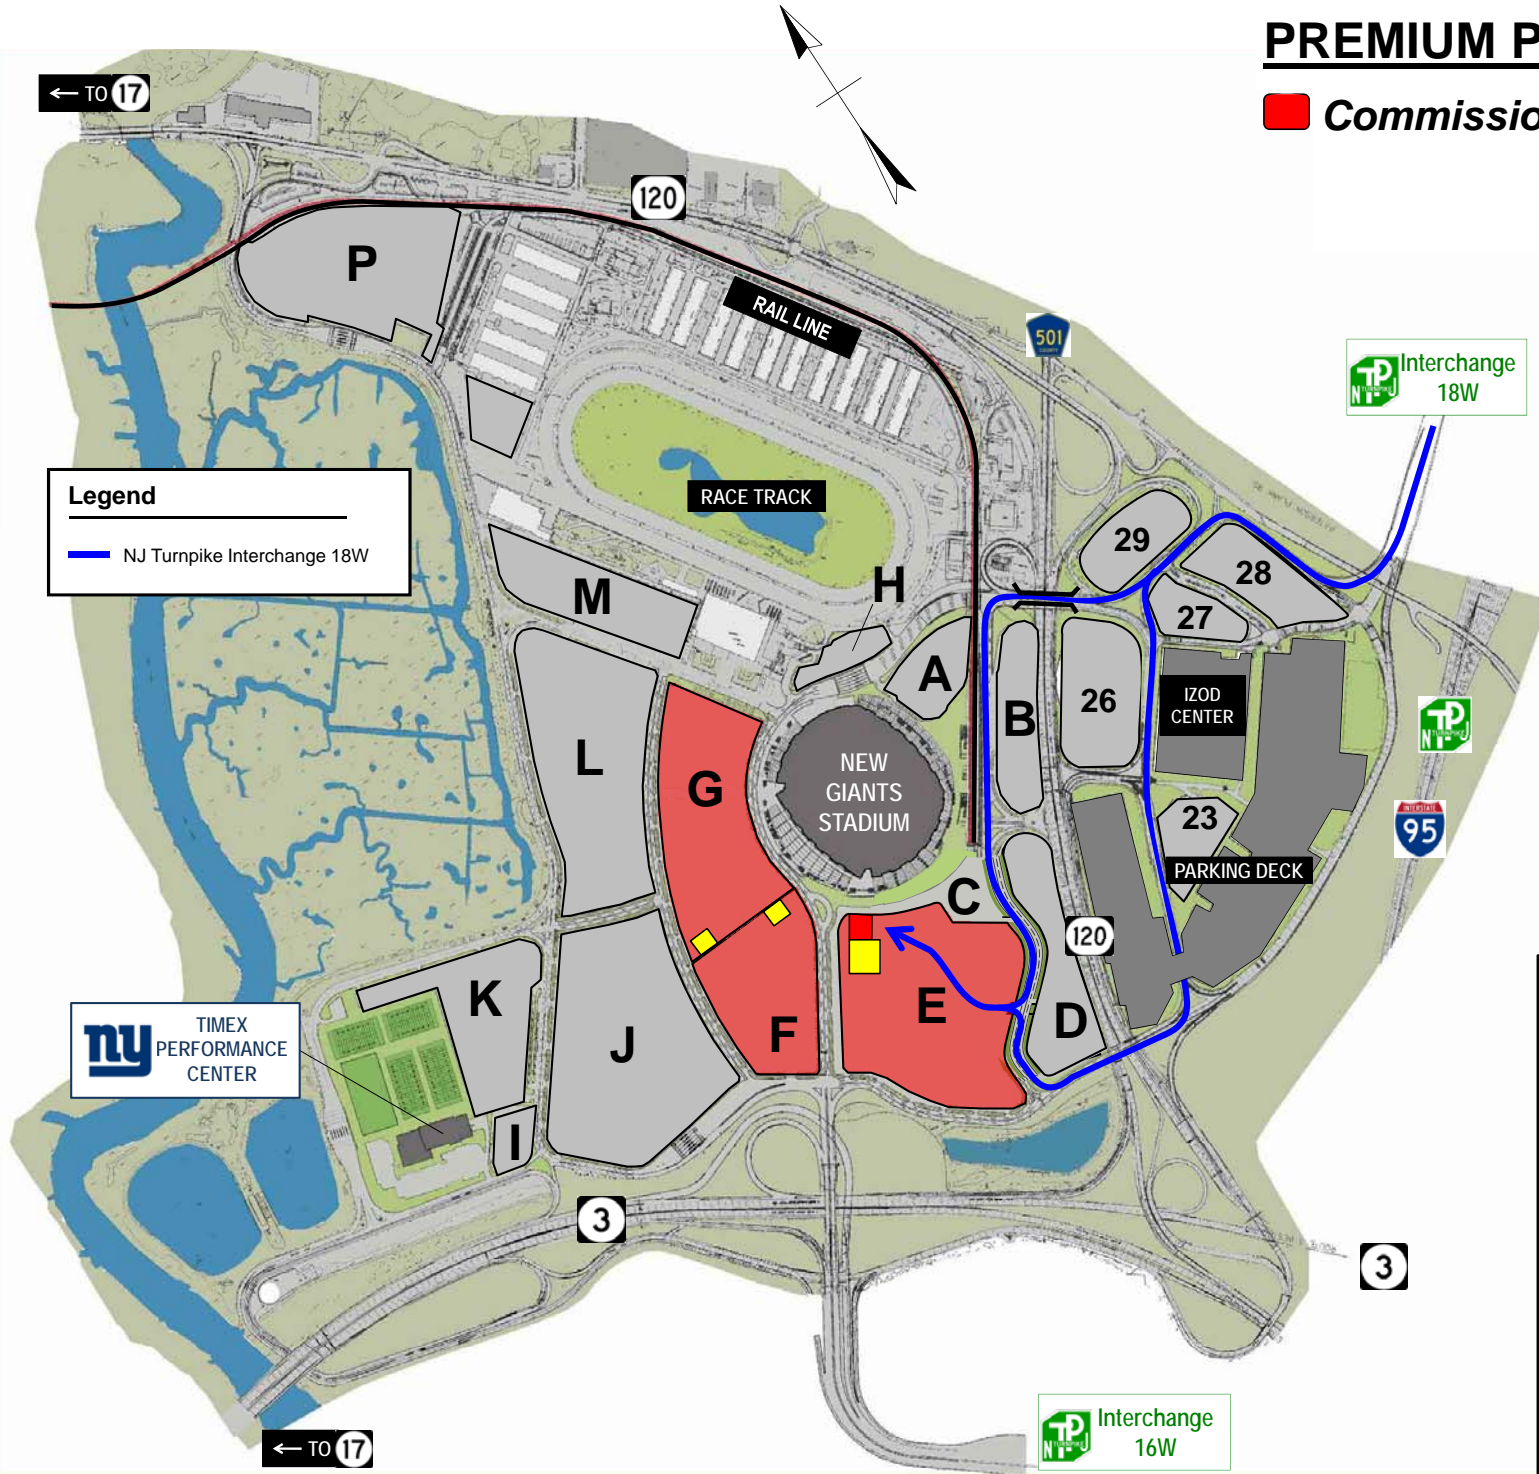

PREMIUM PARKING

 **Commissioners Club**

Legend
— NJ Turnpike Interchange 18W

 **TIMEX PERFORMANCE CENTER**

www.511NJ.org

Real-Time Traffic Information
Dial 511 or
1-866-511-6538
At first prompt say:
"Meadowlands"