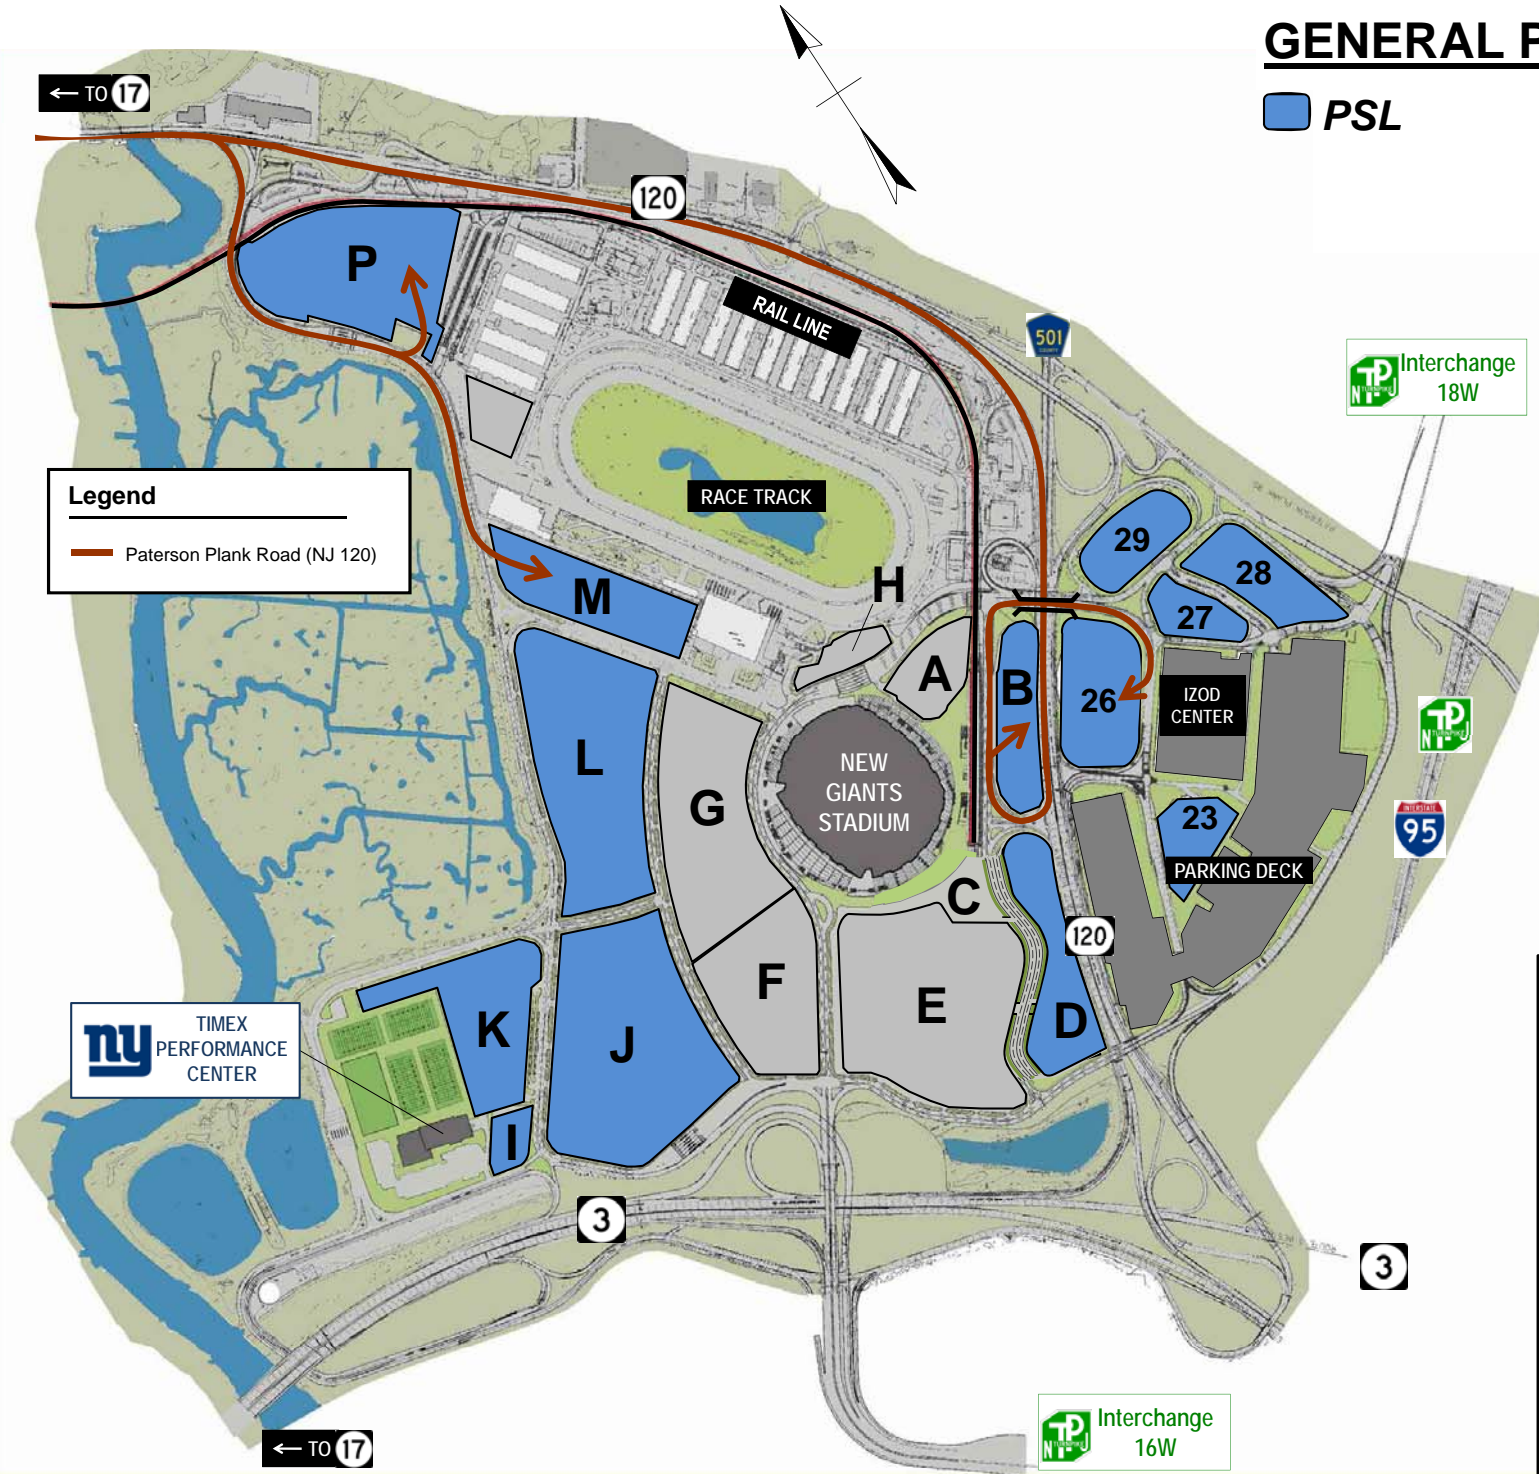

GENERAL PARKING

 PSL

Legend
— Paterson Plank Road (NJ 120)

 TIMEX PERFORMANCE CENTER

www.511NJ.org

Real-Time Traffic Information
Dial 511 or
1-866-511-6538
At first prompt say:
"Meadowlands"