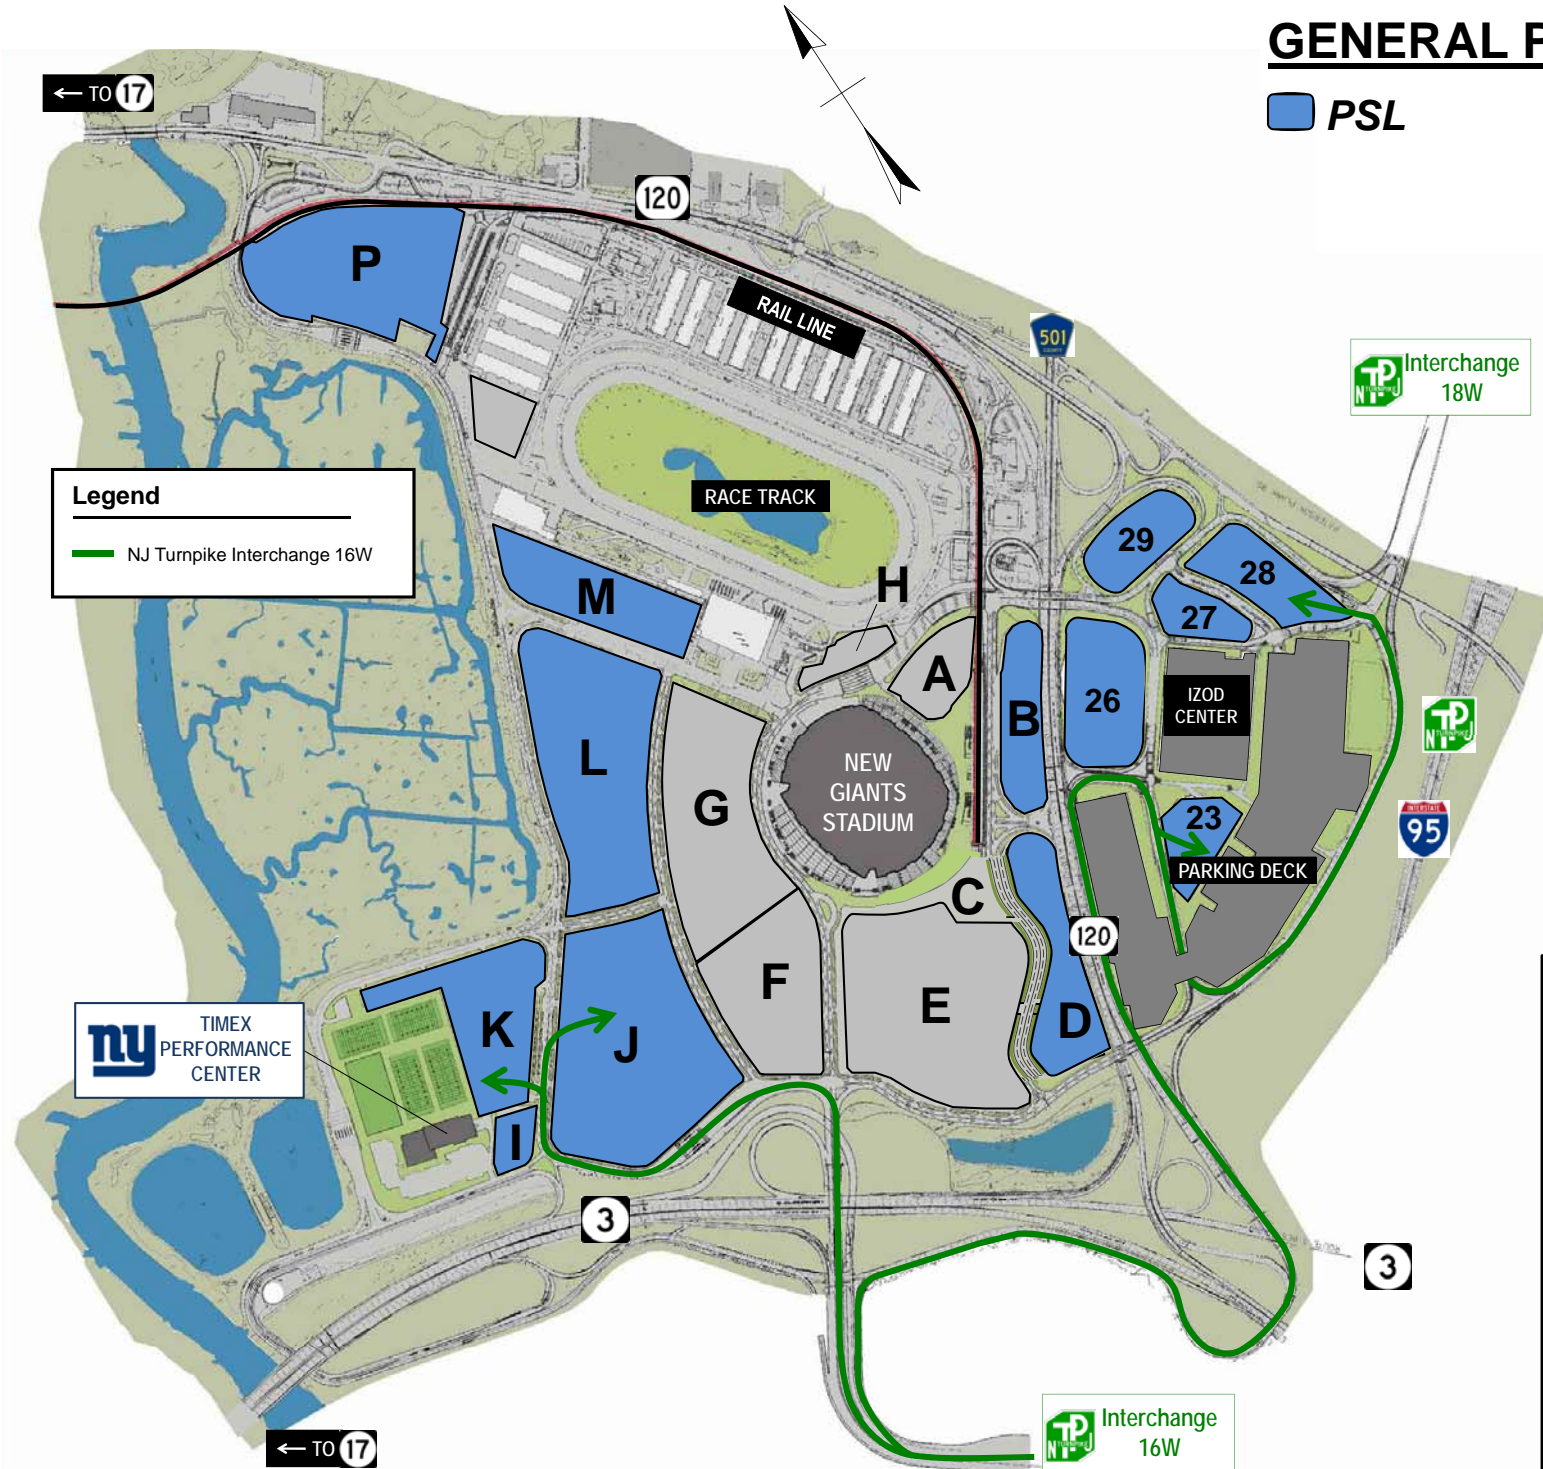

GENERAL PARKING

 PSL

Legend
— NJ Turnpike Interchange 16W

 TIMEX PERFORMANCE CENTER

www.511NJ.org

Real-Time Traffic Information
Dial 511 or
1-866-511-6538
At first prompt say:
"Meadowlands"